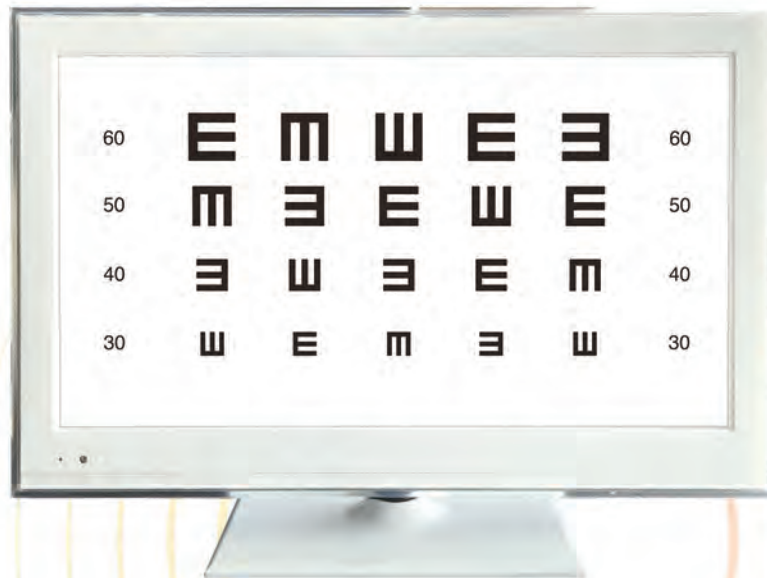

# Entire™ Digital Visual Acuity Chart

**High definition, contrast  
and sharp display.**  
**FREE upgrade all life time.**  
**All in one!**

- Medical standard LED screen.
- Free upgrade through WIFI all life time.
- Hardware and system are entirely integrated.
- Work out of the box, plug and play.
- Full-function and multiple charts.
- RF wireless remote, fluorescent keypad.

## Digital Visual Acuity Chart

- Fluorescent keypad, testing in dark room is much easier.
- No aiming! 2.4G RF remote control is omnidirectional.
- Longer working distance, faster response, reliable performance.
- Video, audio and pictures, customized storage and display.
- Up to 5GB storage.
- Continuously testing distance, from 1m to 7m.
- Random sequencing of optotypes.
- Imperial and Metric standard optional.
- Mirror function available.