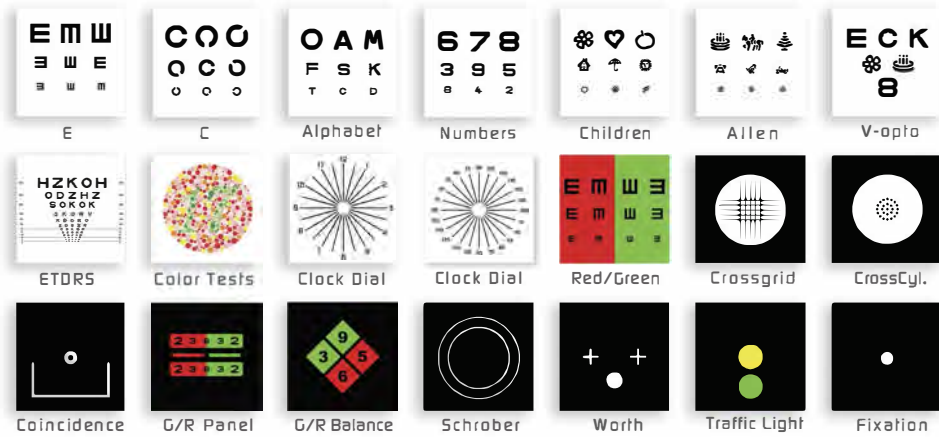

# Entire™ Digital Visual Acuity Chart

**High definition, contrast  
and sharp display.**  
**FREE upgrade all life time.**  
**All in one!**

- Medical standard LED screen.
- Free upgrade through WIFI all life time.
- Hardware and system are entirely integrated.
- Work out of the box, plug and play.
- Full-function and multiple charts.
- RF wireless remote, fluorescent keypad.

## Digital Visual Acuity Chart

- Fluorescent keypad, testing in dark room is much easier.
- No aiming! 2.4G RF remote control is omnidirectional.
- Longer working distance, faster response, reliable performance.
- Video, audio and pictures, customized storage and display.
- Up to 5GB storage.
- Continuously testing distance, from 1m to 7m.
- Random sequencing of optotypes.
- Imperial and Metric standard optional.
- Mirror function available.