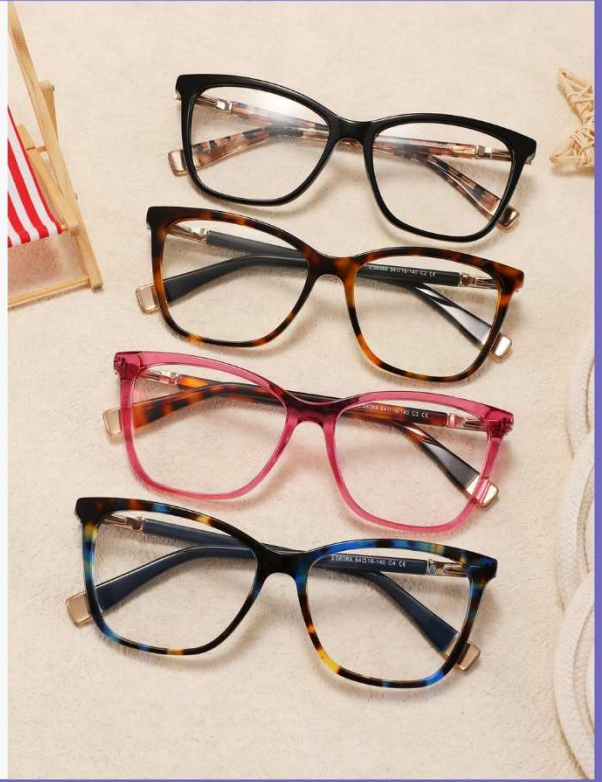

C2.Brown Tortoiseshell

C3.Pink

C4.Tortoiseshell

DETAIL DESIGN

Mercoframes Optical Corp.

E Series Acetate Frames - Catalog #1

ES6088 54-17-140

ES6088 54-17-140 C1