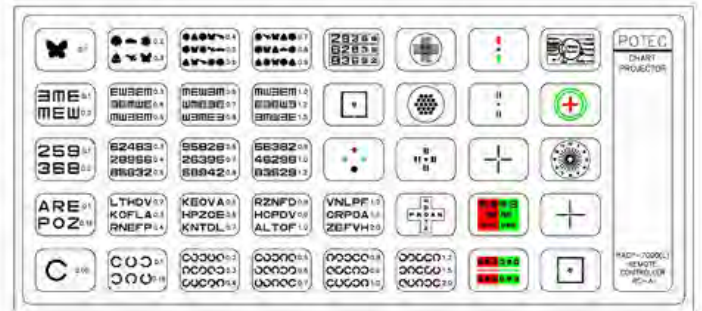

Types of Chart

Free voltage & Free frequency

By applying SMPS, it can show a steady chart brightness that is not almost affected by the changes of AC voltage input.

Body channel is operated by remote control

Body channel was operated on the previous product through the switch of the body. But body channel can be easily operated on the new product only by the remote control.

Clear & various charts.

It shows clear 42 charts, including eyesight, astigmatic angle, binocular vision, heterophoria, stereopsis and so on, and the mask (vertical, horizontal, single).

HHCP-8000L

High luminance LED can provide a clearer chart than halogen lamp and reduces the maintenance effort.

SPECIFICATIONS

Charts	
Charts	42 EA
Distance of Projector	2.5~8m
Chart magnification	30× (when projected at 5m distance)
Lamp	LED lamp
Masks	35EA (1 open mask, 5 horizontal line maksks, 8 vertical line masks, 21 single letter masks)
Filter	1 Red/Green Filter
Chart rotation speed	average 0.2 sec (min. 0.092sec, max.0.324sec)
Power supply	AC100-240V, 50/60Hz
Power consumption	60VA
Dimensions	Main Body (Stand Excluded) : 202(W)×364(D)×240(H) mm Remote Controller : 64(W)×196(D)×20(H) mm
Weights	Main Body (Stand Excluded) : 4.7 kg Remote Controller : 160 g (Battery included)
Basic accessories	Product Body, Screen, Remoto Controller, Table Stand, Dust Cover, Power Cable T wrench, Fuse, Battery
Optional accessories	Red/Green glasses, Polarization glassesy