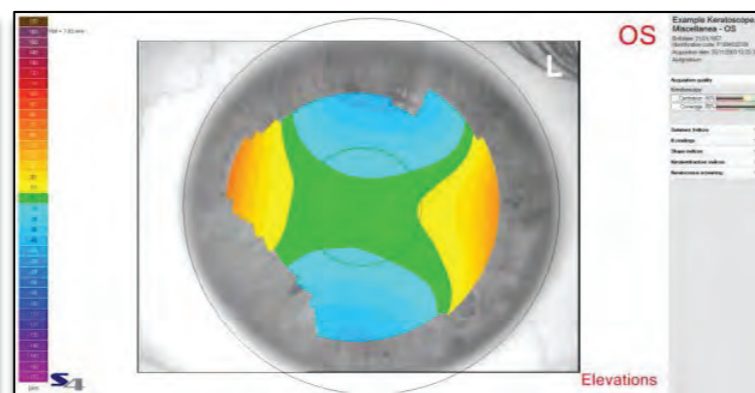

## FEATURES

- Corneal Topography
- Contact lens fitting with Autofit
- Keratoconus screening with classification
- Dynamic view of non-invasive break-up time
- Tear Meniscus Height Imaging and Measurement
- Interference Pattern Imaging of Lipid Layer
- Imaging of the Tear Film Dynamics (Video)
- Fluorescein Imaging
- Meibomian Glands Imaging and Analysis

# Topography Reports

**4 Map Summary**

**Single Map View**

**Advanced Elevation Map**

**Keratoconus Screening Report**

**Optical Quality Summary**

**Zernike Summary**

**OU Report**

**3D Map**

**Difference Report**

**Wavefront OU**

**Wavefront Comparison**