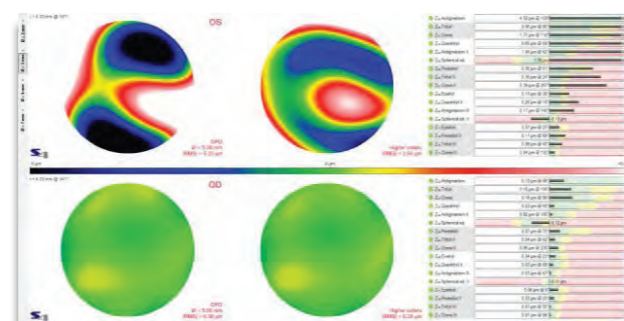

## FEATURES

- Corneal Topography
- Contact lens fitting with Autofit
- Keratoconus screening with classification
- Dynamic view of non-invasive break-up time
- Tear Meniscus Height Imaging and Measurement
- Interference Pattern Imaging of Lipid Layer
- Imaging of the Tear Film Dynamics (Video)
- Fluorescein Imaging
- Meibomian Glands Imaging and Analysis

# Topography Reports

**4 Map Summary**

**Single Map View**

**Advanced Elevation Map**

**Keratoconus Screening Report**

**Optical Quality Summary**

**Zernike Summary**

**OU Report**

**3D Map**

**Difference Report**

**Wavefront OU**

**Wavefront Comparison**

# Dry Eye Analysis

**Meibomian Gland Imaging & Analysis**

**Tear Meniscus Height Measurement & Analysis**

**Non-Invasive Tear Film Break-up Analysis**

**Lipid Layer Interference Pattern Imaging**