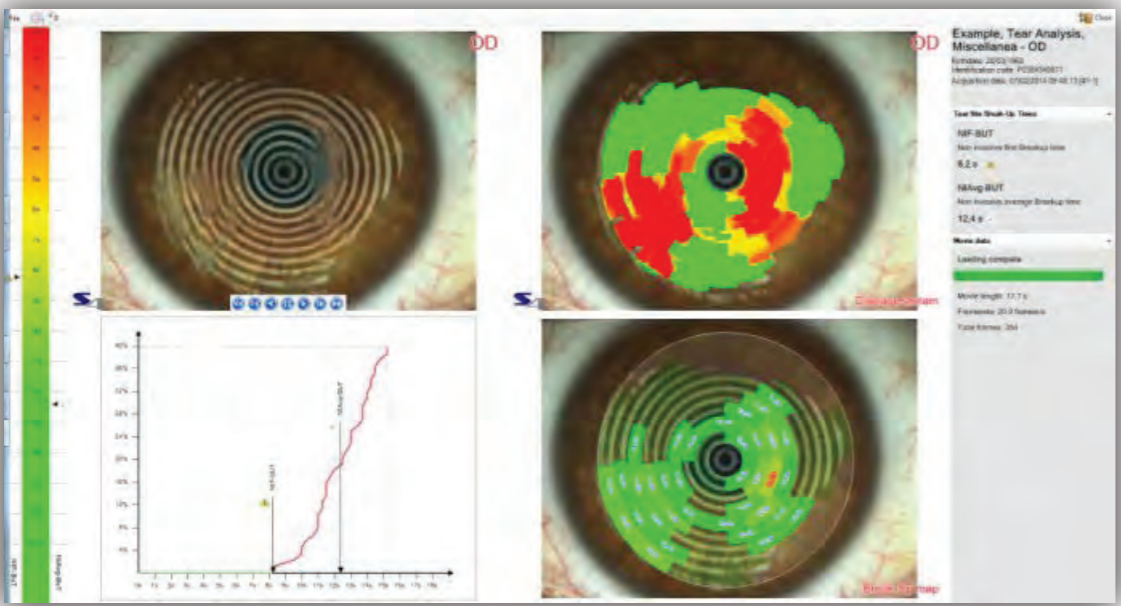

# Topography Reports

**4 Map Summary**

**Single Map View**

**Advanced Elevation Map**

**Keratoconus Screening Report**

**Optical Quality Summary**

**Zernike Summary**

**OU Report**

**3D Map**

**Difference Report**

**Wavefront OU**

**Wavefront Comparison**

# Dry Eye Analysis

**Meibomian Gland Imaging & Analysis**

**Tear Meniscus Height Measurement & Analysis**

**Non-Invasive Tear Film Break-up Analysis**

**Lipid Layer Interference Pattern Imaging**