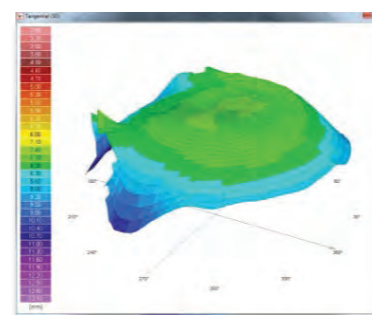

# Topography Reports

**4 Map Summary**

**Single Map View**

**Advanced Elevation Map**

**Keratoconus Screening Report**

**Optical Quality Summary**

**Zernike Summary**

**OU Report**

**3D Map**

**Difference Report**

**Wavefront OU**

**Wavefront Comparison**

# Dry Eye Analysis

**Meibomian Gland Imaging & Analysis**

**Tear Meniscus Height Measurement & Analysis**

**Non-Invasive Tear Film Break-up Analysis**

**Lipid Layer Interference Pattern Imaging**