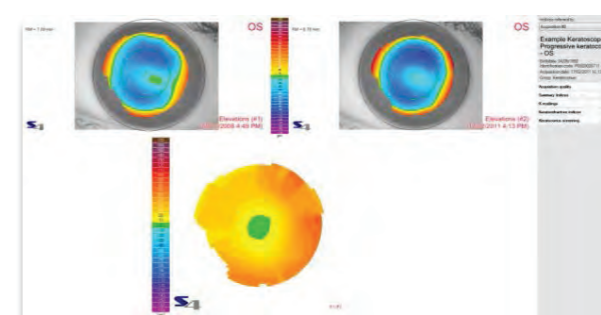

## FEATURES

- Corneal Topography
- Contact lens fitting with Autofit
- Keratoconus screening with classification
- Dynamic view of non-invasive break-up time
- Tear Meniscus Height Imaging and Measurement
- Interference Pattern Imaging of Lipid Layer
- Imaging of the Tear Film Dynamics (Video)
- Fluorescein Imaging
- Meibomian Glands Imaging and Analysis

# Topography Reports

**4 Map Summary**

**Single Map View**

**Advanced Elevation Map**

**Keratoconus Screening Report**

**Optical Quality Summary**

**Zernike Summary**

**OU Report**

**3D Map**

**Difference Report**

**Wavefront OU**

**Wavefront Comparison**

# Dry Eye Analysis

**Meibomian Gland Imaging & Analysis**

**Tear Meniscus Height Measurement & Analysis**

**Non-Invasive Tear Film Break-up Analysis**

**Lipid Layer Interference Pattern Imaging**