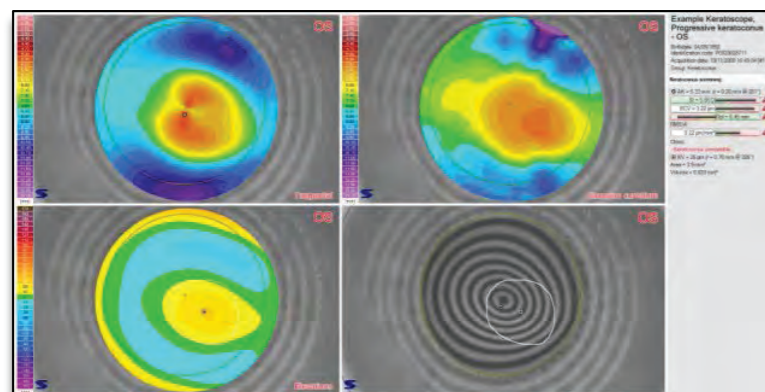

## FEATURES

- Corneal Topography
- Contact lens fitting with Autofit
- Keratoconus screening with classification
- Dynamic view of non-invasive break-up time
- Tear Meniscus Height Imaging and Measurement
- Interference Pattern Imaging of Lipid Layer
- Imaging of the Tear Film Dynamics (Video)
- Fluorescein Imaging
- Meibomian Glands Imaging and Analysis

# Topography Reports

**4 Map Summary**

**Single Map View**

**Advanced Elevation Map**

**Keratoconus Screening Report**

**Optical Quality Summary**

**Zernike Summary**

**OU Report**

**3D Map**

**Difference Report**

**Wavefront OU**

**Wavefront Comparison**

# Dry Eye Analysis

**Meibomian Gland Imaging & Analysis**

**Tear Meniscus Height Measurement & Analysis**

**Non-Invasive Tear Film Break-up Analysis**

**Lipid Layer Interference Pattern Imaging**