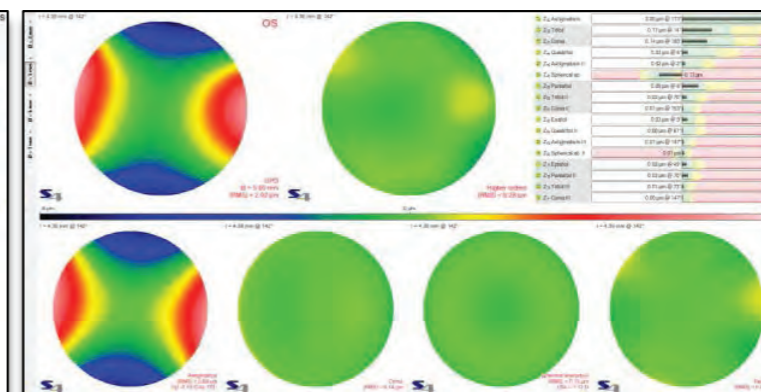

## FEATURES

- Corneal Topography
- Contact lens fitting with Autofit
- Keratoconus screening with classification
- Dynamic view of non-invasive break-up time
- Tear Meniscus Height Imaging and Measurement
- Interference Pattern Imaging of Lipid Layer
- Imaging of the Tear Film Dynamics (Video)
- Fluorescein Imaging
- Meibomian Glands Imaging and Analysis

# Topography Reports

**4 Map Summary**

**Single Map View**

**Advanced Elevation Map**

**Keratoconus Screening Report**

**Optical Quality Summary**

**Zernike Summary**

**OU Report**

**3D Map**

**Difference Report**

**Wavefront OU**

**Wavefront Comparison**

# Dry Eye Analysis

**Meibomian Gland Imaging & Analysis**

**Tear Meniscus Height Measurement & Analysis**

**Non-Invasive Tear Film Break-up Analysis**

**Lipid Layer Interference Pattern Imaging**