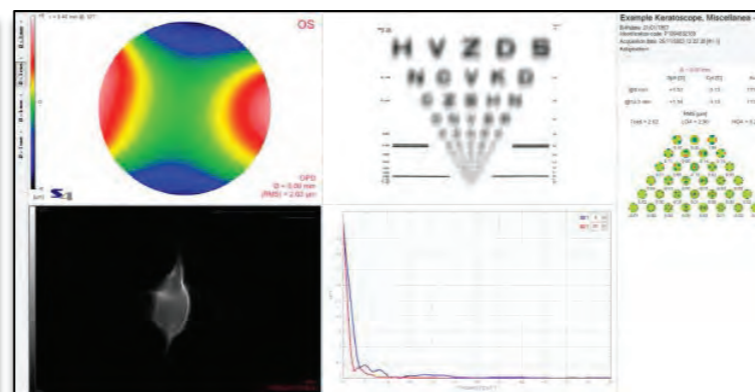

# Topography Reports

**4 Map Summary**

**Single Map View**

**Advanced Elevation Map**

**Keratoconus Screening Report**

**Optical Quality Summary**

**Zernike Summary**

**OU Report**

**3D Map**

**Difference Report**

**Wavefront OU**

**Wavefront Comparison**

# Dry Eye Analysis

**Meibomian Gland Imaging & Analysis**

**Tear Meniscus Height Measurement & Analysis**

**Non-Invasive Tear Film Break-up Analysis**

**Lipid Layer Interference Pattern Imaging**