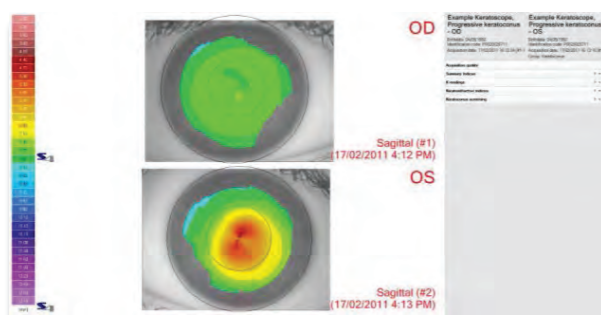

## FEATURES

- Corneal Topography
- Contact lens fitting with Autofit
- Keratoconus screening with classification
- Dynamic view of non-invasive break-up time
- Tear Meniscus Height Imaging and Measurement
- Interference Pattern Imaging of Lipid Layer
- Imaging of the Tear Film Dynamics (Video)
- Fluorescein Imaging
- Meibomian Glands Imaging and Analysis

# Topography Reports

**4 Map Summary**

**Single Map View**

**Advanced Elevation Map**

**Keratoconus Screening Report**

**Optical Quality Summary**

**Zernike Summary**

**OU Report**

**3D Map**

**Difference Report**

**Wavefront OU**

**Wavefront Comparison**

# Dry Eye Analysis

**Meibomian Gland Imaging & Analysis**

**Tear Meniscus Height Measurement & Analysis**

**Non-Invasive Tear Film Break-up Analysis**

**Lipid Layer Interference Pattern Imaging**