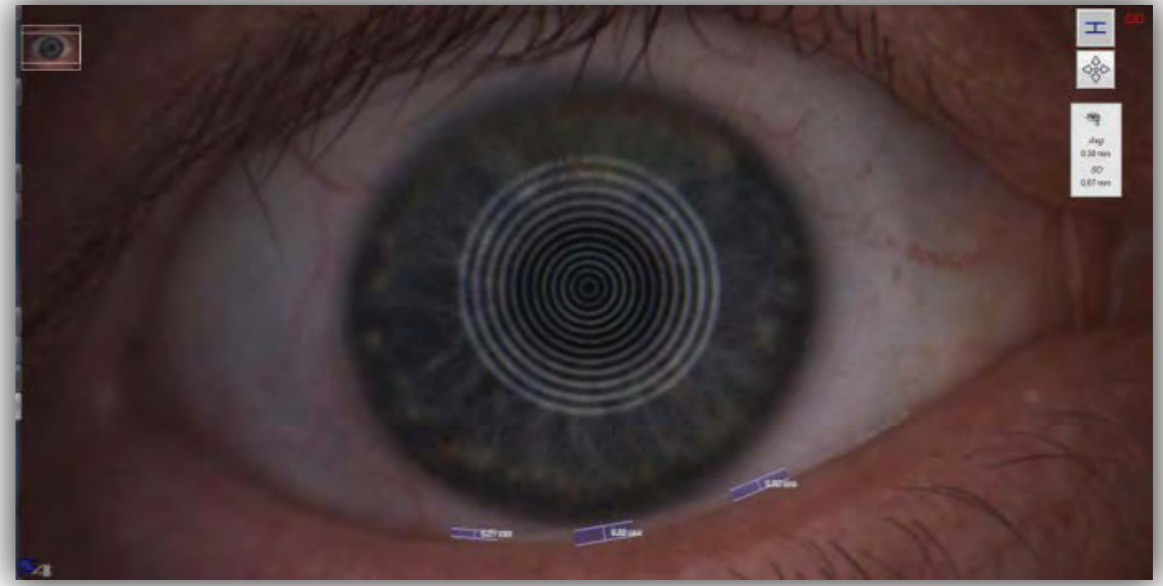

**3D Map**

**Difference Report**

**Wavefront OU**

**Wavefront Comparison**

# Dry Eye Analysis

**Meibomian Gland Imaging & Analysis**

**Tear Meniscus Height Measurement & Analysis**

**Non-Invasive Tear Film Break-up Analysis**

**Lipid Layer Interference Pattern Imaging**