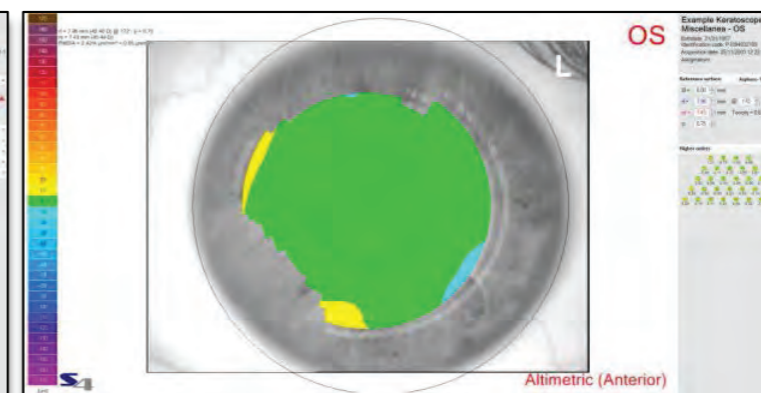

## FEATURES

- Corneal Topography
- Contact lens fitting with Autofit
- Keratoconus screening with classification
- Dynamic view of non-invasive break-up time
- Tear Meniscus Height Imaging and Measurement
- Interference Pattern Imaging of Lipid Layer
- Imaging of the Tear Film Dynamics (Video)
- Fluorescein Imaging
- Meibomian Glands Imaging and Analysis

# Topography Reports

**4 Map Summary**

**Single Map View**

**Advanced Elevation Map**

**Keratoconus Screening Report**

**Optical Quality Summary**

**Zernike Summary**

**OU Report**

**3D Map**

**Difference Report**

**Wavefront OU**

**Wavefront Comparison**

# Dry Eye Analysis

**Meibomian Gland Imaging & Analysis**

**Tear Meniscus Height Measurement & Analysis**

**Non-Invasive Tear Film Break-up Analysis**

**Lipid Layer Interference Pattern Imaging**