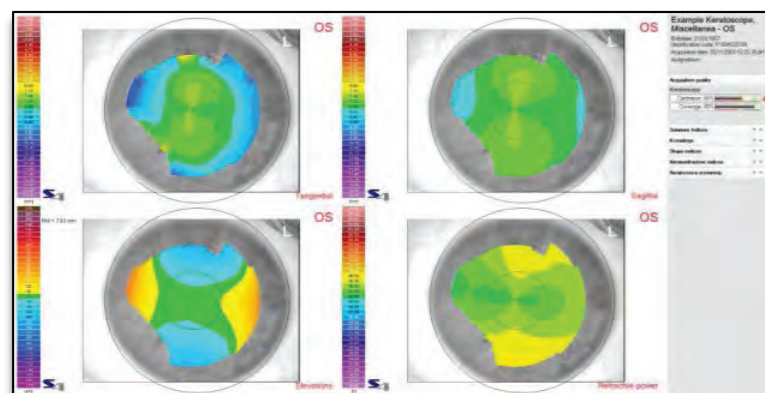

## FEATURES

- Corneal Topography
- Contact lens fitting with Autofit
- Keratoconus screening with classification
- Dynamic view of non-invasive break-up time
- Tear Meniscus Height Imaging and Measurement
- Interference Pattern Imaging of Lipid Layer
- Imaging of the Tear Film Dynamics (Video)
- Fluorescein Imaging
- Meibomian Glands Imaging and Analysis

# Topography Reports

**4 Map Summary**

**Single Map View**

**Advanced Elevation Map**

**Keratoconus Screening Report**

**Optical Quality Summary**

**Zernike Summary**

**OU Report**