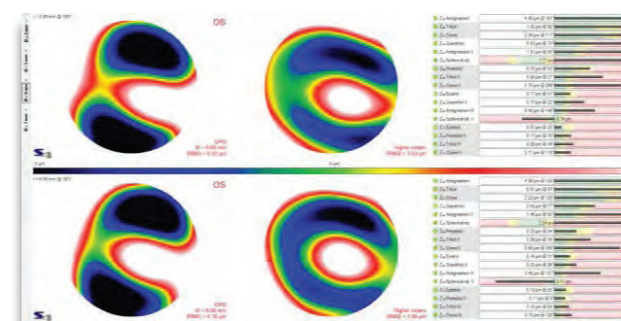

## FEATURES

- Corneal Topography
- Contact lens fitting with Autofit
- Keratoconus screening with classification
- Dynamic view of non-invasive break-up time
- Tear Meniscus Height Imaging and Measurement
- Interference Pattern Imaging of Lipid Layer
- Imaging of the Tear Film Dynamics (Video)
- Fluorescein Imaging
- Meibomian Glands Imaging and Analysis

# Topography Reports

**4 Map Summary**

**Single Map View**

**Advanced Elevation Map**

**Keratoconus Screening Report**

**Optical Quality Summary**

**Zernike Summary**

**OU Report**

**3D Map**

**Difference Report**

**Wavefront OU**

**Wavefront Comparison**

# Dry Eye Analysis

**Meibomian Gland Imaging & Analysis**

**Tear Meniscus Height Measurement & Analysis**

**Non-Invasive Tear Film Break-up Analysis**

**Lipid Layer Interference Pattern Imaging**