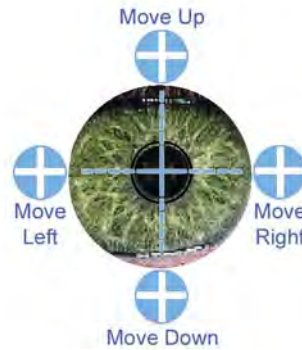

PT100 Quick Reference Sheet

Alignment System

- Proper alignment requires slow, steady movements
- First, use the distance indicators to attain correct distance from the eye
- Next, move the instrument to align the crosshair over the centering target
- Once aligned, the PT100 will automatically take an IOP measurement

NOTE: The working distance is approximately 12mm (1/2") from the eye

Distance Indicators

Move Instrument towards or away from the eye to obtain correct distance

-  Much Too Close To Eye
-  Too Close To Eye
-  Centering Target (Correct Distance)
-  Too Far Away From Eye
-  Much Too Far Away From Eye

Directional Indicators

Move Instrument up, down, left or right to align crosshair over centering target

Alignment Examples

Much Too Close, Move Right & Away

Too Far, Move Up & Closer

Correct Distance, Move Down & Left