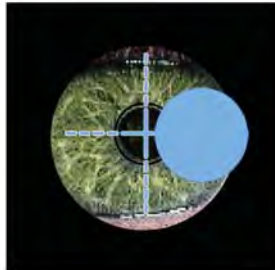

PT100 Quick Reference Sheet

Alignment System

- Proper alignment requires slow, steady movements
- First, use the distance indicators to attain correct distance from the eye
- Next, move the instrument to align the crosshair over the centering target
- Once aligned, the PT100 will automatically take an IOP measurement

NOTE: The working distance is approximately 12mm (1/2") from the eye

Distance Indicators

Move Instrument towards or away from the eye to obtain correct distance

-  Much Too Close To Eye
-  Too Close To Eye
-  Centering Target (Correct Distance)
-  Too Far Away From Eye
-  Much Too Far Away From Eye

Directional Indicators

Move Instrument up, down, left or right to align crosshair over centering target

Alignment Examples

Much Too Close, Move Right & Away

Too Far, Move Up & Closer

Correct Distance, Move Down & Left