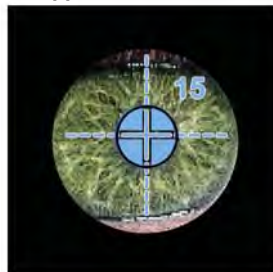

Applanation Achieved

13850-104 Rev. A