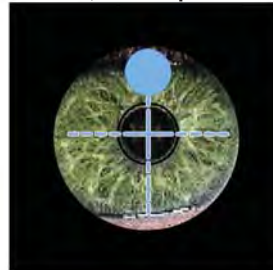

PT100 Quick Reference Sheet

Alignment System

- Proper alignment requires slow, steady movements
- First, use the distance indicators to attain correct distance from the eye
- Next, move the instrument to align the crosshair over the centering target
- Once aligned, the PT100 will automatically take an IOP measurement

Directional Indicators

Move Instrument up, down, left or right to align crosshair over centering target

Alignment Examples

Much Too Close, Move Right & Away

Too Far, Move Up & Closer

Correct Distance, Move Down & Left