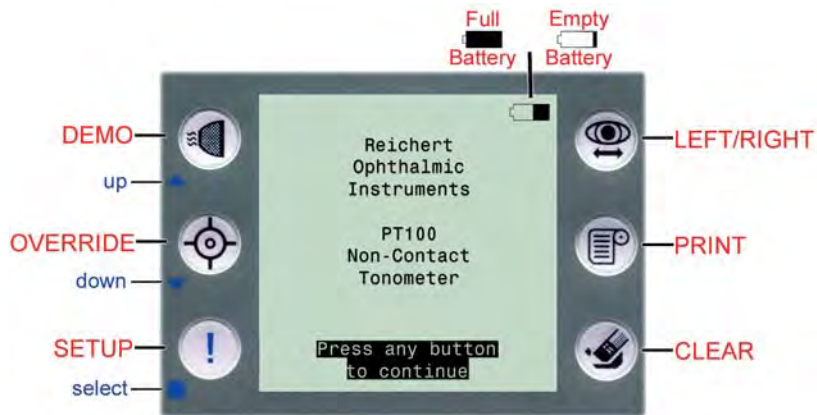

PT100 Quick Reference Sheet

Display and Control Panel

Function Icons

- DEMO** Press to allow patient to feel demonstration air puff
- OVERRIDE** Permits quicker measurement of difficult patients
- SETUP** Enables access to the setup menu of the instrument
- LEFT/RIGHT** Press to select the patient's right or left eye
- PRINT** Transmits measurement data to printer or IR COM device
- CLEAR** Erases current measurement data from display screen

Setup Icons

- up** Setup menu only. Moves up through menu options.
- down** Setup menu only. Moves down through menu options.
- select** Setup menu only. Activates the new setting.

Holding the PT100

- Place one hand on the handle and the other between the top-front of the instrument and the patient's brow.
- Look through the eyepiece and position the black circle over the pupil.
- Slowly move the PT100 towards the eye until the alignment system activates.

PT100 Quick Reference Sheet

Alignment System

- Proper alignment requires slow, steady movements
- First, use the distance indicators to attain correct distance from the eye
- Next, move the instrument to align the crosshair over the centering target
- Once aligned, the PT100 will automatically take an IOP measurement