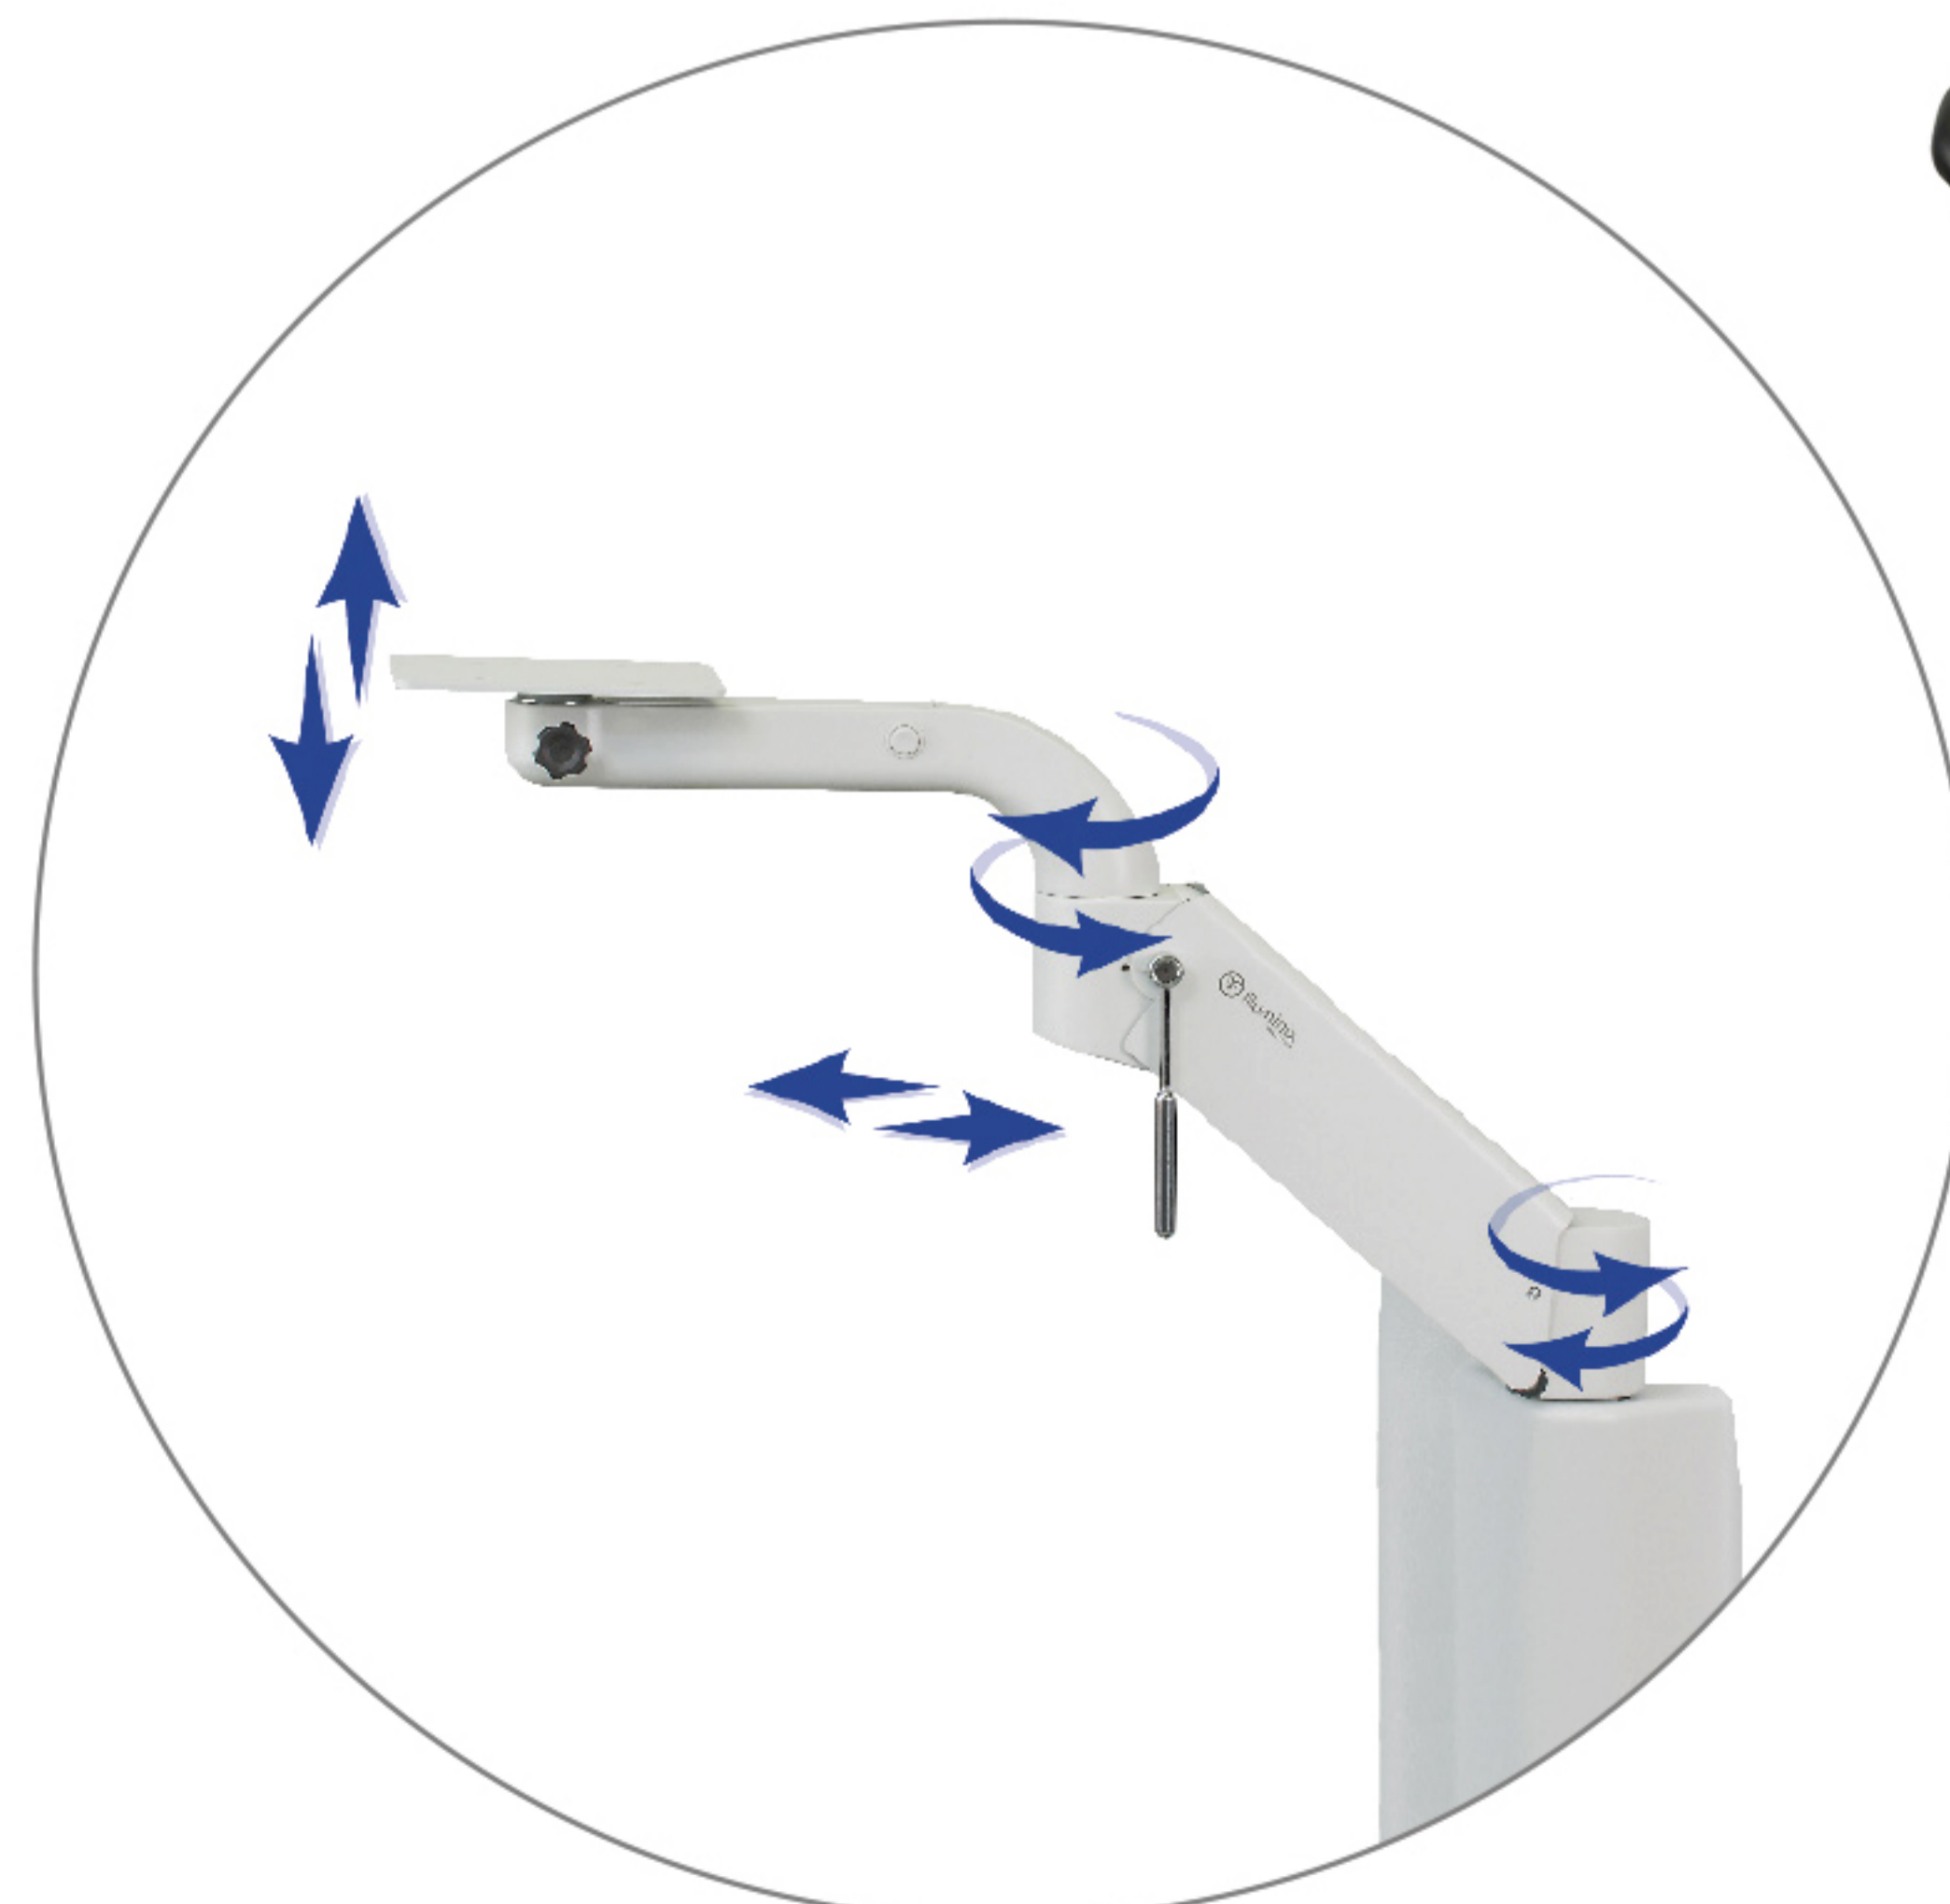

Durability and Elegance
designed **for you**

illuminix
INDUSTRIES

combo orbit X comfort

STAND:

- Internal structure with high-resistance steel
- Touch screen panel
- LED fixtures with adjustable intensity
- Counterbalanced slit lamp arm with chair control

CHAIR:

- Motorized Reclined 180°
- Weight capacity 550lbs
- Fully automatic
- High power movements engine (oil free)

combo orbit

STAND:

- Analogic panel

CHAIR:

- Weight capacity 550lbs
- No recline
- Fully automatic
- High power movements engine (oil free)

* Counterbalanced slit lamp arm with chair control

Stands

STAND:

- Internal structure with high-resistance steel
- LED fixtures with adjustable intensity
- Counterbalanced slit lamp arm with chair control

chairs and stools

comfort

*Reclined 180°
or no recline (orbit model)

STOOL WITH BACKREST

STOOL

illuminix
INDUSTRIES

MERCOFRAMES OPTICAL CORP.

📍 5555 NW 74 AVE. Miami, FL 33166 🌐 /mercoframes
✉ sales@mercoframes.net 🌐 www.mercoframes.com
☎ 305-882-0120 Whatsapp 🌐 www.mercoframesusa.com