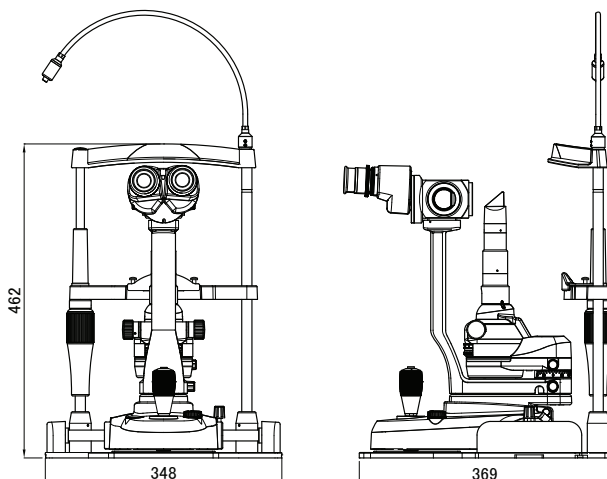

MERCOFRAMES
OPTICAL CORP

+1 305-882-0120

5555 NW 74 Av.
Miami, FL 33166

sales@mercoframes.net
www.mercoframes.com

ULTRA M2 Specifications

20 Years ago, Marco changed the boundaries of conventional slit lamp design and performance with the original Ultra Series. Today, the **Ultra M Series** introduces a new era of diagnostic empowerment. Marco has again established the latest standard in slit lamp examinations.

- Single-element, high-luminance LED illumination
- 3-power Parallel / Galilean optics
- 0-14mm continuously adjustable aperture
- Completely integrated (cable free), low voltage electronic system
- Cobalt Blue, Red-free, Blue LED correction filters
- Self-contained headrest & baseplate assembly

Type Binocular Stereomicroscope	Parallel (Galilean)
Light Source	LED
Light Source Configuration	Compact/horizontal
Background Illumination	Not standard (option only)
Light Filters	Blue, Red-free, Blue LED Correction
Slit Width	0-14mm continuous variable
Aperture Diaphragm Diameter (Ø)	14, 8, 5, 3, 0.3mm
Total # Power Magnifications	3 (10x, 16x, 25x)
Magnification Change	3 Position Rotating Drum
Eye Pieces	16x wide-field, high-eyepoint
Real Field of View (Ø)	23.3mm, 14mm, 8.8mm
Interpupillary Adjustment	52-82mm
Diopter Adjustment Range	(+/-) 7 diopters
Horizontal Coarse Movement	105mm
Horizontal Fine Movement	15mm
Vertical Movement	30mm
Fixation Light Source	Red LED on Flexible Arm
Large Patient Chin Rest	Not standard (option only)
Chinrest Elevation	85mm
Power Supply	AC100V-240V (+/-10%)
Power Consumption	DC5V 2A
Weight	11Kg

Dimension Illustrations:

462mm h x 348mm w (front)
462mm h x 369mm w (side)

A complete line of custom Ultra M2 accessories are also available.