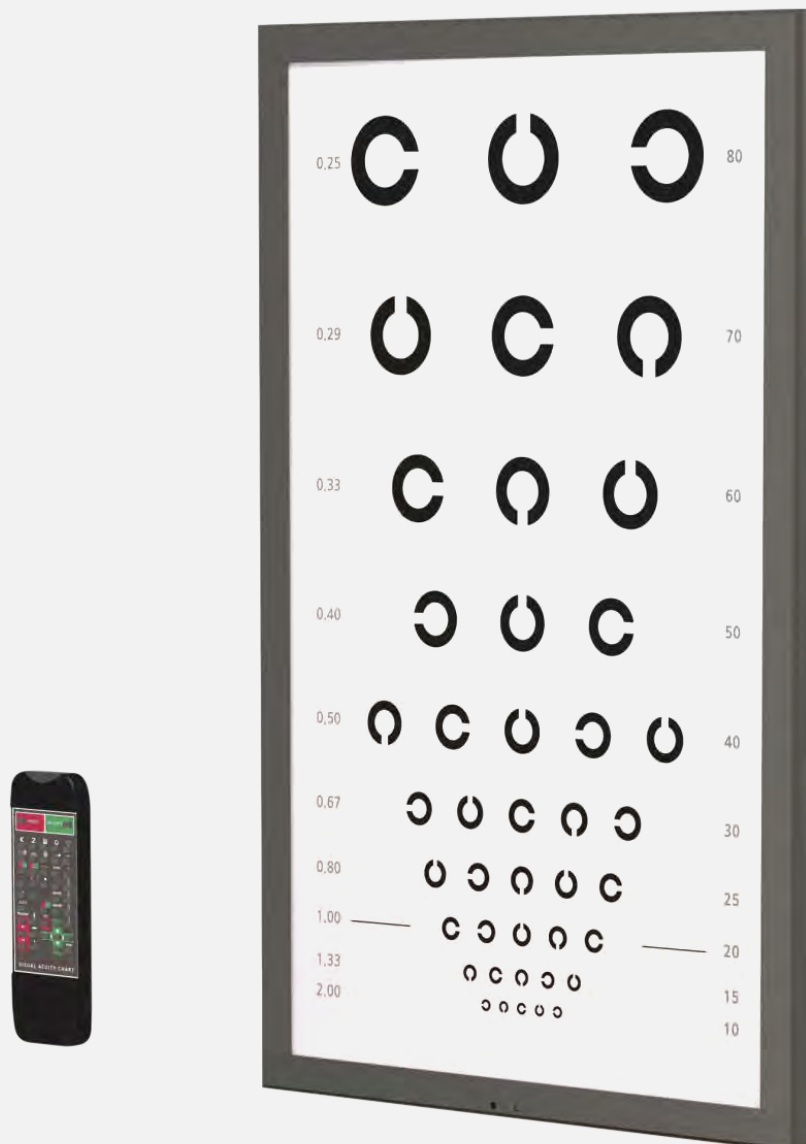

Häns Heiss

LCD Vision Chart 32" HVC-909

Variable chart-images for eyesight test

Largest VA charts for low-vision

For the patient of low-vision, it provides 0.03, 0.05 and 0.07 VA levels in all kinds of VA optotypes.

Screen reverse function

HVC-902 provides various charts with differently order opto-types with Number, Alphabetic letters, Landolt, Shellen, Children opto-types in order to protect the memorizing the order of opto-types by patients.

High resolution color vision chart

It provides 25 sheets of color vision charts converted from vector images. It can also help to detect a severity and false identification as well as normal identification of charts.

ETDRS

It provides the five types of ETDRS charts with randomizing chart and screen reverse function to enable precise test.

Various astigmatism charts

For precise and convenient astigmatic test, it offers 21 kinds of astigmatic test charts.