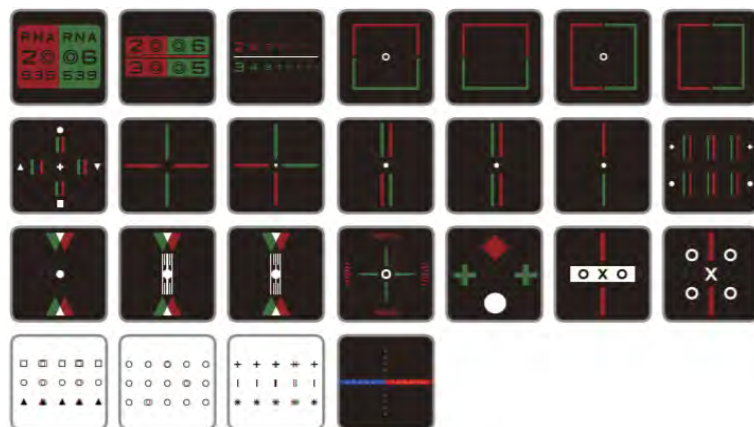

ETDRS

It provides the five types of ETDRS charts with randomizing chart and screen reverse function to enable precise test.

Various astigmatism charts

For precise and convenient astigmatic test, it offers 21 kinds of astigmatic test charts.

It provides the function whether the patient identifies three colors. This method can be applied by operator's judgment.

Contrast sensitivity test

It has a function to measure contrast sensitivity at various levels using letter charts and the bar. The results of tests are analyzed and displayed providing patient with more details and a professional and analytical diagnosis.

Dynamic moving test chart

In the measurement for phoria test and binocular test, the size or position can be adjusted by the button of remote-control.

Slide function

It shows patients the examples that can explain diversified refractive errors such as myopia, hyperopia and astigmatism. It is also possible to play video or display images stored to the internal memory or external USB drive at user preference. This can be used to advertise during the screen saver mode.

Various astigmatism charts

It provides 25 kinds of special charts that can be applied to many types of tests such as the Binocular Vision Test, Stereoscopic Vision Test, Heterophoria/Heterotropia Test, Binocular Balance Test, Fusion and Suppression Test, Aniseikonia Test and more.