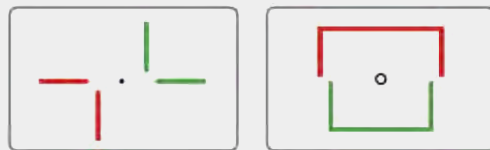

It provides the function whether the patient identifies three colors. This method can be applied by operator's judgment.

Contrast sensitivity test

It has a function to measure contrast sensitivity at various levels using letter charts and the bar. The results of tests are analyzed and displayed providing patient with more details and a professional and analytical diagnosis.

Dynamic moving test chart

In the measurement for phoria test and binocular test, the size or position can be adjusted by the button of remote-control.

Slide function

It shows patients the examples that can explain diversified refractive errors such as myopia, hyperopia and astigmatism. It is also possible to play video or display images stored to the internal memory or external USB drive at user preference. This can be used to advertise during the screen saver mode.