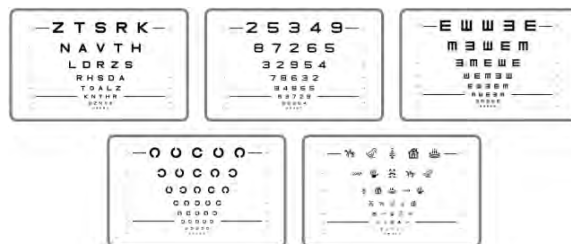

Screen reverse function

HVC-902 provides various charts with differently order opto-types with Number, Alphabetic letters, Landolt, Shellen, Children opto-types in order to protect the memorizing the order of opto-types by patients.

AMSLER Grid

AMSLER Grid chart enables a convenient diagnosis for retinal disease.

Compatibility with other devices

It basically provide wireless communication using infrared light and wire communication using RS-232 protocol. Using this function, it can be used with other devices such as digital refractor made by other manufacturer. For this, consult with the manufacturer or local distributor.

ETDRS

It provides the five types of ETDRS charts with randomizing chart and screen reverse function to enable precise test.

Various astigmatism charts

For precise and convenient astigmatic test, it offers 21 kinds of astigmatic test charts.

Crowding function

In the eyesight test for child and patient who has other ophthalmic diseases, it offers the function covering letters with interaction bars to exclude distinction between letters' concentrated distance for the concentration of optotypes.