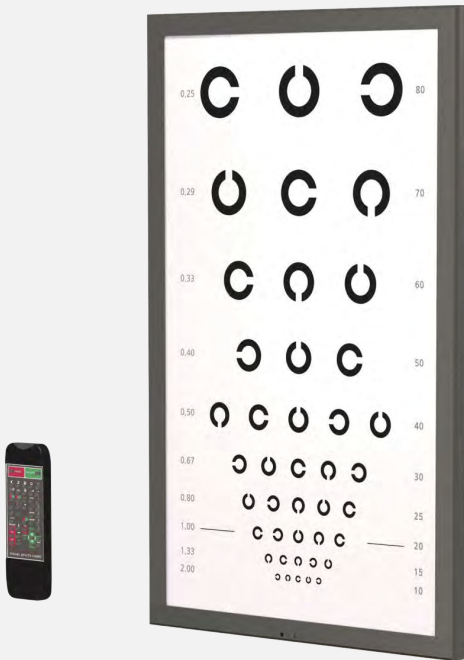

Häns Heiss

LCD Vision Chart 32"
HVC-909

v.0.1 - 2020/MAR

DISTRIBUTED BY