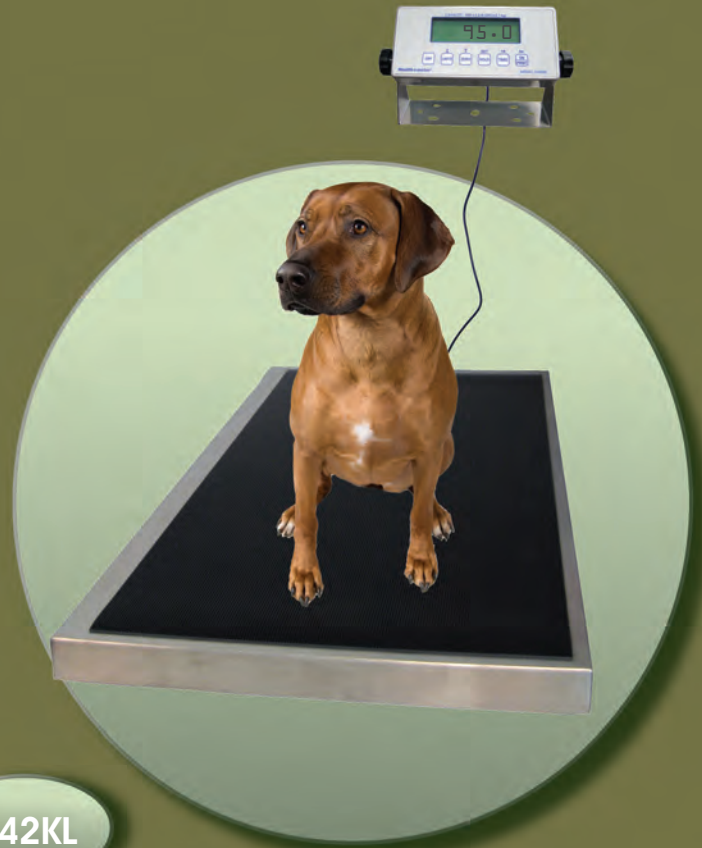

Ideal for animals up to 550 lb / 250 kg

The economically priced **2842KL** digital platform scale is designed for heavy usage while assuring accuracy and consistency. This two-piece scale has a 550 lb capacity (250kg), 21-3/4" x 42-1/8" platform, and a removable easy-to-clean mat.

2842KL

Large Platform Digital Scale

- Weight Capacity: 550 lb / 250 kg
- Resolution: 0.2 lb / 0.1 kg
- Connectivity via serial port
- Measures in pounds and kilograms
- Platform Size: 21-3/4" x 42-1/8"
- Stainless steel, easy to clean
- 7/8" LCD display can be mounted or hand held
- Motion detection technology, lb / kg conversion, zero out / tare functions
- 120V adapter included, 4 AA batteries (not included)
- Limited Warranty: 3 years

See back side for more Pet / Vet Scales

386S-01 (lb)
 386KGS-01 (kg)

Mechanical Tray Scale

- 386S01 measures in lbs only
- 386KGS01 measures in kgs only
- Weight Capacity: 50 lb (386S01)
- Weight Capacity: 25 kg (386KGS01)
- Graduation: ¼ lb (386S01)
- Graduation: 100 g (386KGS01)
- Tray Size: 19-3/8" (w) 12-1/2" (d) x 2-1/8" (h)
- Easy to clean plastic tray
- Measuring Tape: 0" – 18" / 0 cm – 46 cm
- Limited Warranty: 1 year

7820-000-000
 Hanging Scale
 Capacity: 220 lb / 100 kg
 Graduation: 2 lb / 1 kg

222KL

Stainless Steel Bowl Scale

- Capacity: 11 lb / 5 kg
- Resolution: 1/4 oz / 1 g
- 1" LCD display
- Functions: LB / KG Conversion, Zero Out / Tare, Auto Zero, Auto Off
- Bowl Size: 161 cubic inches
- 2 - 3-Volt Lithium batteries included
- Stainless Steel, easy to clean
- Limited Warranty: 2 years