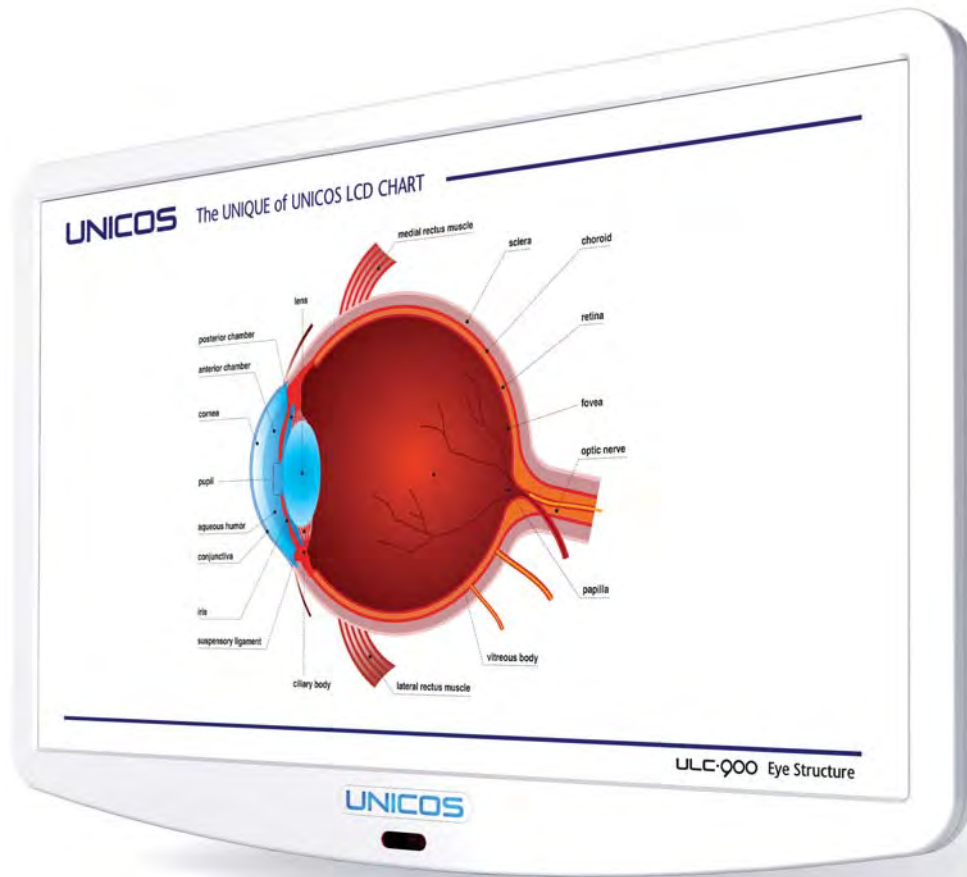

The UNIQUE of UNICOS LCD CHART
ULC·900

CE

Brilliantly Conceived & Beautifully Crafted

ULC-900 FEATURES

ULC-900 offers all types of patients the most reliable test result with State-of-Art Technology specially developed by UNICOS All customers will have the best experience with ULC-900 by easy and convenient operation and program.

Product Information

24 Inch TFT monitor with high-resolution display for wider and clearer view.
Various installation methods for securing enough space even in limited area.

High performance polar filters

Keep charts clear between the range of 1.5M ~ 7.5M test distance by high performance polar filters.
Heterophoria / Heterotropia / Stereopsis tests with polar seperation charts.

Installation distance

May control installation space from 1.5M up to 7.5M by 0.25m.
May use of Mirror functions at the small place.

Function Chart

SPECIFICATIONS

LCD Type	24" TFT, LED backlight
Resolution	1920 (H) X 1080 (V) pixels
Display Area	531.36 (H) X 298.89 (V) mm
Dimension / Weight	575(W) X 370(H) X 43(D) mm, 4Kg
RC size / Weight	64(W) X 195(H) X 20(D) mm, 160g
Power Supply	DC 5V / 5A Adapter
Power Consumption	Max. 13W
Chart	Landolt Ring / Snellen / Numbers / Letters / Korean / Children
Masking	Single Character, Horizontal Line, Vertical Line, Normal, Center
Filter	Red / Green Filter
Visual Functions	Red / Green, Polar seperation, 3D polar, Strabismus 3D red/green, Color blindness
Special Functions	Mirror mode / Contrast adjustment / Inversion
Distance	1.5M ~ 7.5M (Changes into 0.25 meter unit)
Control device	IR remote control (wireless) / Digital refractor (wired)
Screen saver	Power save / Chart show (5secs, 10secs, 30secs)
Screen saver timeout	3mins / 5mins / 10mins / 20mins