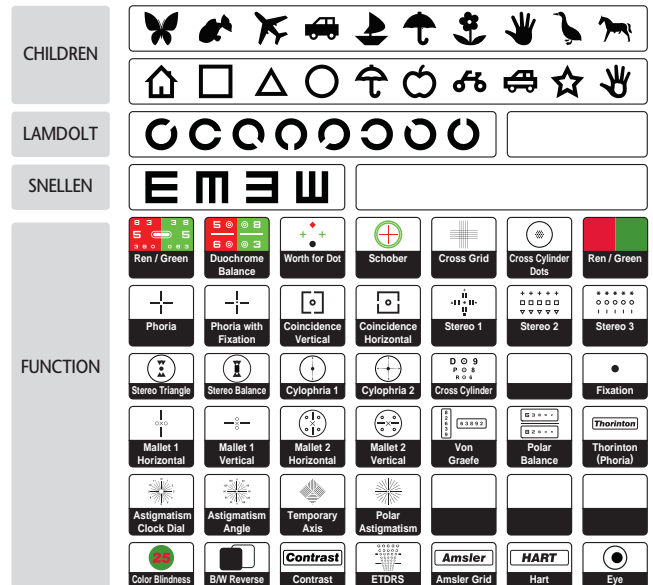

Numbers of different charts

Landolt Ring, Snellen, Child chart, Cross chart and more.

Masking mode with single character, horizontal line, vertical line and more.

Visual functions and special functions for all types of patients such as cataract, strabismus, and more.

Easy image addition at Slide mode from USB flash drive.

General charts (Snellen, Landolt, Numbers, Characters, Children)

Back 0.05 ~ 2.00 charts by test distance up (Children 0.1~1.0) Horizontal, Vertical, Single character mask and Center indication Red / Green filters / Random charts.

Control System

A remote control for prompt and convenient test.
Advantage that is linkable with UNICOS Digital Refractor instruments to use.

Color-blindness test

Preset seven type's charts / Random selection function.

Function Chart

SPECIFICATIONS

LCD Type	24" TFT, LED backlight
Resolution	1920 (H) X 1080 (V) pixels
Display Area	531.36 (H) X 298.89 (V) mm
Dimension / Weight	575(W) X 370(H) X 43(D) mm, 4Kg
RC size / Weight	64(W) X 195(H) X 20(D) mm, 160g
Power Supply	DC 5V / 5A Adapter
Power Consumption	Max. 13W
Chart	Landolt Ring / Snellen / Numbers / Letters / Korean / Children
Masking	Single Character, Horizontal Line, Vertical Line, Normal, Center
Filter	Red / Green Filter
Visual Functions	Red / Green, Polar seperation, 3D polar, Strabismus 3D red/green, Color blindness
Special Functions	Mirror mode / Contrast adjustment / Inversion
Distance	1.5M ~ 7.5M (Changes into 0.25 meter unit)
Control device	IR remote control (wireless) / Digital refractor (wired)
Screen saver	Power save / Chart show (5secs, 10secs, 30secs)
Screen saver timeout	3mins / 5mins / 10mins / 20mins