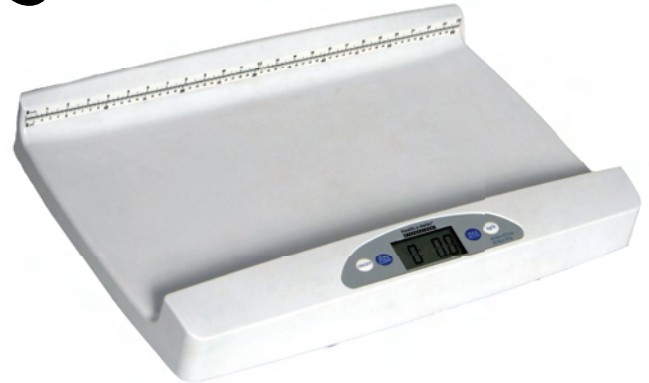

553KL Digital Tray Scale

- Capacity: 44 lb / 20 kg
- Resolution: 0.5 oz / 10 g
- EMR connectivity via USB
- 1" LCD display
- Functions: LB / KG Conversion, LB / KG Lock Out, Zero Out / Tare, Hold / Release, Auto Zero, Auto Off
- Tray Size: 25" (w) x 13-7/8" (d) x 2" (h)
- Measuring tape: 0" - 24" / 0 cm - 58 cm
- 6 AA batteries included, optional power adapter (order # ADPT30)
- Optional carrying case (order # 553CASE)
- Optional Rolling Scale Cart (order # 2210CART)
- 2 Year Limited Warranty

Carrying Case for 553KL
Item # 553CASE

553KL

2210CART Rolling Scale Cart for 553KL

- Non-conductive wheels / 2 wheels with locks
- Cart Dimensions: 26-1/2" (w) x 18" (d) x 34-1/8" (h)
- Lockable cabinet: 23" (w) x 16-3/4" (d) x 17" (h)
- Storage Shelf
- 1 Year Limited Warranty

553KL Display

Model	Master Pack	Shipping Dims. (L x W x H) / Cube	Weight (LB)	UPC Code
553KL	1	27.75" x 19.13" x 5.25" / 1.61	12 lb	892076002329