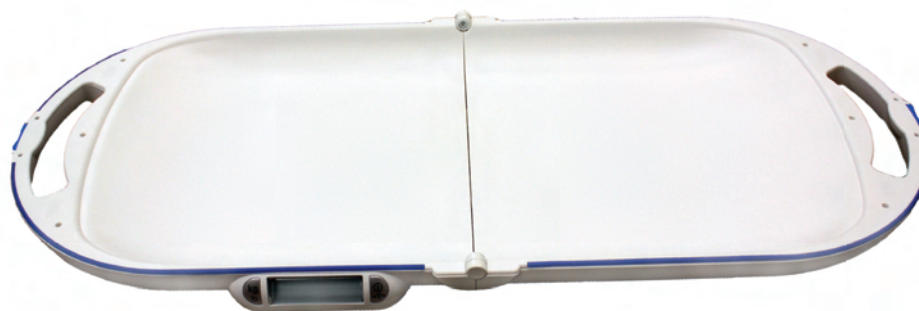

**NEW for 2010!!!**

**8320KL  
Portable Digital Scale**

- Capacity: 33 lb / 15 kg
- Resolution: 0.5 oz / 10 g
- 3/4" LCD display
- Functions: LB / KG Conversion, Zero Out / Tare, Auto Zero, Auto Off
- Tray Size: 23-1/2" (w) x 11" (d) x 1" (h)
- 2 AAA batteries included
- Optional carrying case (order # 64771)
- 2 Year Limited Warranty

Carrying Case for 8320KL  
Item # 64771

8320KL

8320KL Open

Model	Master Pack	Shipping Dims. (L x W x H) / Cube	Weight (LB)	UPC Code
8320KL	1	22" x 18" x 14.8" / 3.39	24.69 LB	892076002817