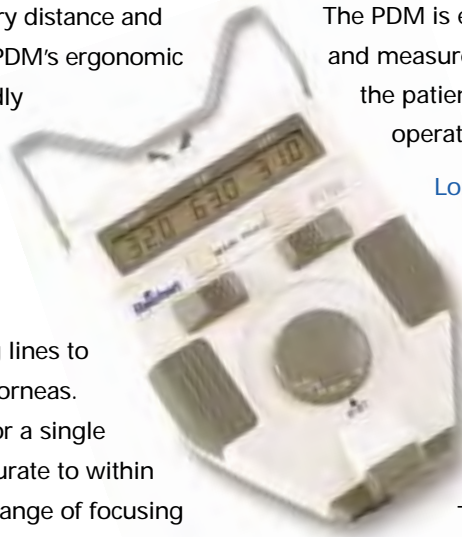

Fast and accurate  
pupil distance measurement.

The PDM Digital PD Meter

# The PDM Digital PD Meter

The Reichert PDM Digital PD Meter utilizes the latest technology for measuring interpupillary distance and right/ left pupil-to-nose distance. The PDM's ergonomic design, smooth action, and user-friendly LCD screen enable fast and precise PD measurements.

## Easy and Accurate Operation

Obtaining accurate interpupillary measurements with the PDM is easy. Operators simply align the measuring lines to the Purkinje images on the patient's corneas. Measurement data can be obtained for a single eye, or both eyes, and results are accurate to within 0.5 mm. Interpupillary distance for a range of focusing points can be obtained by selecting the appropriate focus distance on the circular dial. The PDM's LCD displays measurement data in a clear, easy-to-read format.

## Ergonomic Design

The PDM is ergonomically designed to be easy to hold and measure at the same time, while the forehead bar fits the patient's forehead comfortably. The PDM controls operate smoothly and are easy to adjust.