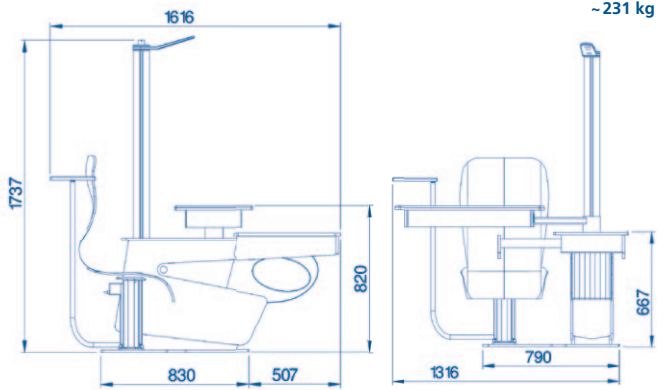

DIMENSIONS

MERCOFRAMES OPTICAL CORP

5555 Nw 74 Ave. Miami. Fl. 33166

Tel. 305-882-0120

ale@mercoframes.com