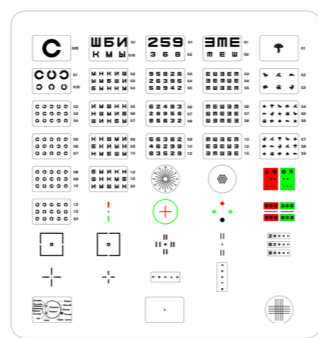

Refined design and Compact size

PACP-8000

AUTO CHART PROJECTOR

Specification

Charts	42 Charts	
Distance of projection	2.5 - 8 m (8 m distance projection screen is optional)	
Chart magnification	30x (When projected at 5 m distance)	
Lamp	LED Lamp	
Chart Rotation Speed	Average 0.3sec	
Power Save	11 minutes (after last signal)	
Tilt angle	± 20 degrees	
Resolution	50 lines / mm	
Program	2 programs with a maximum of 40 charts each	
Power Supply	100 - 240V~, 50/60Hz	
Power consumption	25 - 35VA	
Dimension	Body (Stand except)	200(W) × 290(D) × 172(H) mm
	Body (Stand included)	200(W) × 290(D) × 235(H) mm
	Remote Controller	64(W) × 196(D) × 20(H) mm
Weight	Stand included	3.58 kg
	Remote controller	160 g (Battery included)
Standard Accessories	<ul style="list-style-type: none">· Remote Controller· Screen, Dust cover· Power Cable· Stand, T wrench· Fuse, Battery	
Optional Accessories	<ul style="list-style-type: none">· Red / Green glasses· Polarization glasses	

sales@mercoframes.net
www.mercoframes.com

POTEC

PACP-8000 provides optometry with the greater convenience using the refined design, a compact size, and diversified charts.

PACP-8000

AUTO CHART PROJECTOR

— Type A

— Type C

— Type R

— Type D

Eyesight measurement using diversified charts

Diversified charts (4 types of A/C/D/R) per country are retained including binocular balance, aniseikonia, stereopsis, binocular vision test chart