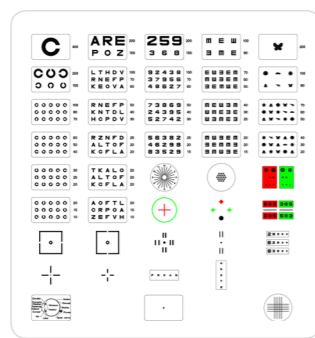

Refined design and Compact size

PACP-8000

AUTO CHART PROJECTOR

Specification

Charts	42 Charts	
Distance of projection	2.5 - 8 m (8 m distance projection screen is optional)	
Chart magnification	30x (When projected at 5 m distance)	
Lamp	LED Lamp	
Chart Rotation Speed	Average 0.3sec	
Power Save	11 minutes (after last signal)	
Tilt angle	± 20 degrees	
Resolution	50 lines / mm	
Program	2 programs with a maximum of 40 charts each	
Power Supply	100 - 240V~, 50/60Hz	
Power consumption	25 - 35VA	
Dimension	Body (Stand except)	200(W) × 290(D) × 172(H) mm
	Body (Stand included)	200(W) × 290(D) × 235(H) mm
	Remote Controller	64(W) × 196(D) × 20(H) mm
Weight	Stand included	3.58 kg
	Remote controller	160 g (Battery included)
Standard Accessories	<ul style="list-style-type: none">· Remote Controller· Screen, Dust cover· Power Cable· Stand, T wrench· Fuse, Battery	
Optional Accessories	<ul style="list-style-type: none">· Red / Green glasses· Polarization glasses	

sales@mercoframes.net
www.mercoframes.com

POTEC

PACP-8000 provides optometry with the greater convenience using the refined design, a compact size, and diversified charts.

PACP-8000

AUTO CHART PROJECTOR

— Type A

— Type C

— Type R

— Type D

Eyesight measurement using diversified charts

Diversified charts (4 types of A/C/D/R) per country are retained including binocular balance, aniseikonia, stereopsis, binocular vision test chart