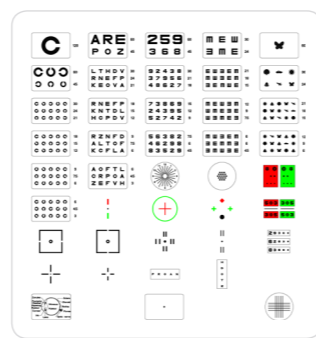

Refined design and Compact size

PACP-8000

AUTO CHART PROJECTOR

Specification

Charts	42 Charts	
Distance of projection	2.5 - 8 m (8 m distance projection screen is optional)	
Chart magnification	30x (When projected at 5 m distance)	
Lamp	LED Lamp	
Chart Rotation Speed	Average 0.3sec	
Power Save	11 minutes (after last signal)	
Tilt angle	± 20 degrees	
Resolution	50 lines / mm	
Program	2 programs with a maximum of 40 charts each	
Power Supply	100 - 240V~, 50/60Hz	
Power consumption	25 - 35VA	
Dimension	Body (Stand except)	200(W) × 290(D) × 172(H) mm
	Body (Stand included)	200(W) × 290(D) × 235(H) mm
	Remote Controller	64(W) × 196(D) × 20(H) mm
Weight	Stand included	3.58 kg
	Remote controller	160 g (Battery included)
Standard Accessories	<ul style="list-style-type: none">· Remote Controller· Screen, Dust cover· Power Cable· Stand, T wrench· Fuse, Battery	
Optional Accessories	<ul style="list-style-type: none">· Red / Green glasses· Polarization glasses	

sales@mercoframes.net
www.mercoframes.com

POTEC

PACP-8000 provides optometry with the greater convenience using the refined design, a compact size, and diversified charts.

PACP-8000

AUTO CHART PROJECTOR

— Type A

— Type C

— Type R

— Type D

Eyesight measurement using diversified charts

Diversified charts (4 types of A/C/D/R) per country are retained including binocular balance, aniseikonia, stereopsis, binocular vision test chart