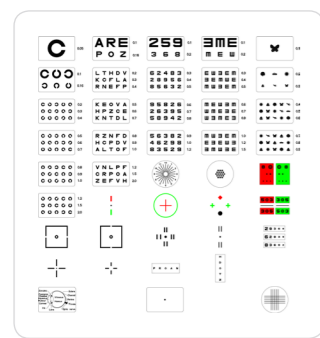

Refined design and Compact size

PACP-8000

AUTO CHART PROJECTOR

Specification

Charts	42 Charts	
Distance of projection	2.5 - 8 m (8 m distance projection screen is optional)	
Chart magnification	30x (When projected at 5 m distance)	
Lamp	LED Lamp	
Chart Rotation Speed	Average 0.3sec	
Power Save	11 minutes (after last signal)	
Tilt angle	± 20 degrees	
Resolution	50 lines / mm	
Program	2 programs with a maximum of 40 charts each	
Power Supply	100 - 240V~, 50/60Hz	
Power consumption	25 - 35VA	
Dimension	Body (Stand except)	200(W) × 290(D) × 172(H) mm
	Body (Stand included)	200(W) × 290(D) × 235(H) mm
	Remote Controller	64(W) × 196(D) × 20(H) mm
Weight	Stand included	3.58 kg
	Remote controller	160 g (Battery included)
Standard Accessories	<ul style="list-style-type: none">· Remote Controller· Screen, Dust cover· Power Cable· Stand, T wrench· Fuse, Battery	
Optional Accessories	<ul style="list-style-type: none">· Red / Green glasses· Polarization glasses	

*Designs and details can be changed without prior notice its improvements.

Refined design and Compact size

PACP-8000

AUTO CHART PROJECTOR

MERCOFRAMES +1305-882-0120
OPTICAL CORP

5555 NW 74Av.
Miami, FL 33166

sales@mercoframes.net
www.mercoframes.com

POTEC

PACP-8000 provides optometry with the greater convenience using the refined design, a compact size, and diversified charts.

PACP-8000

AUTO CHART PROJECTOR

— Type A