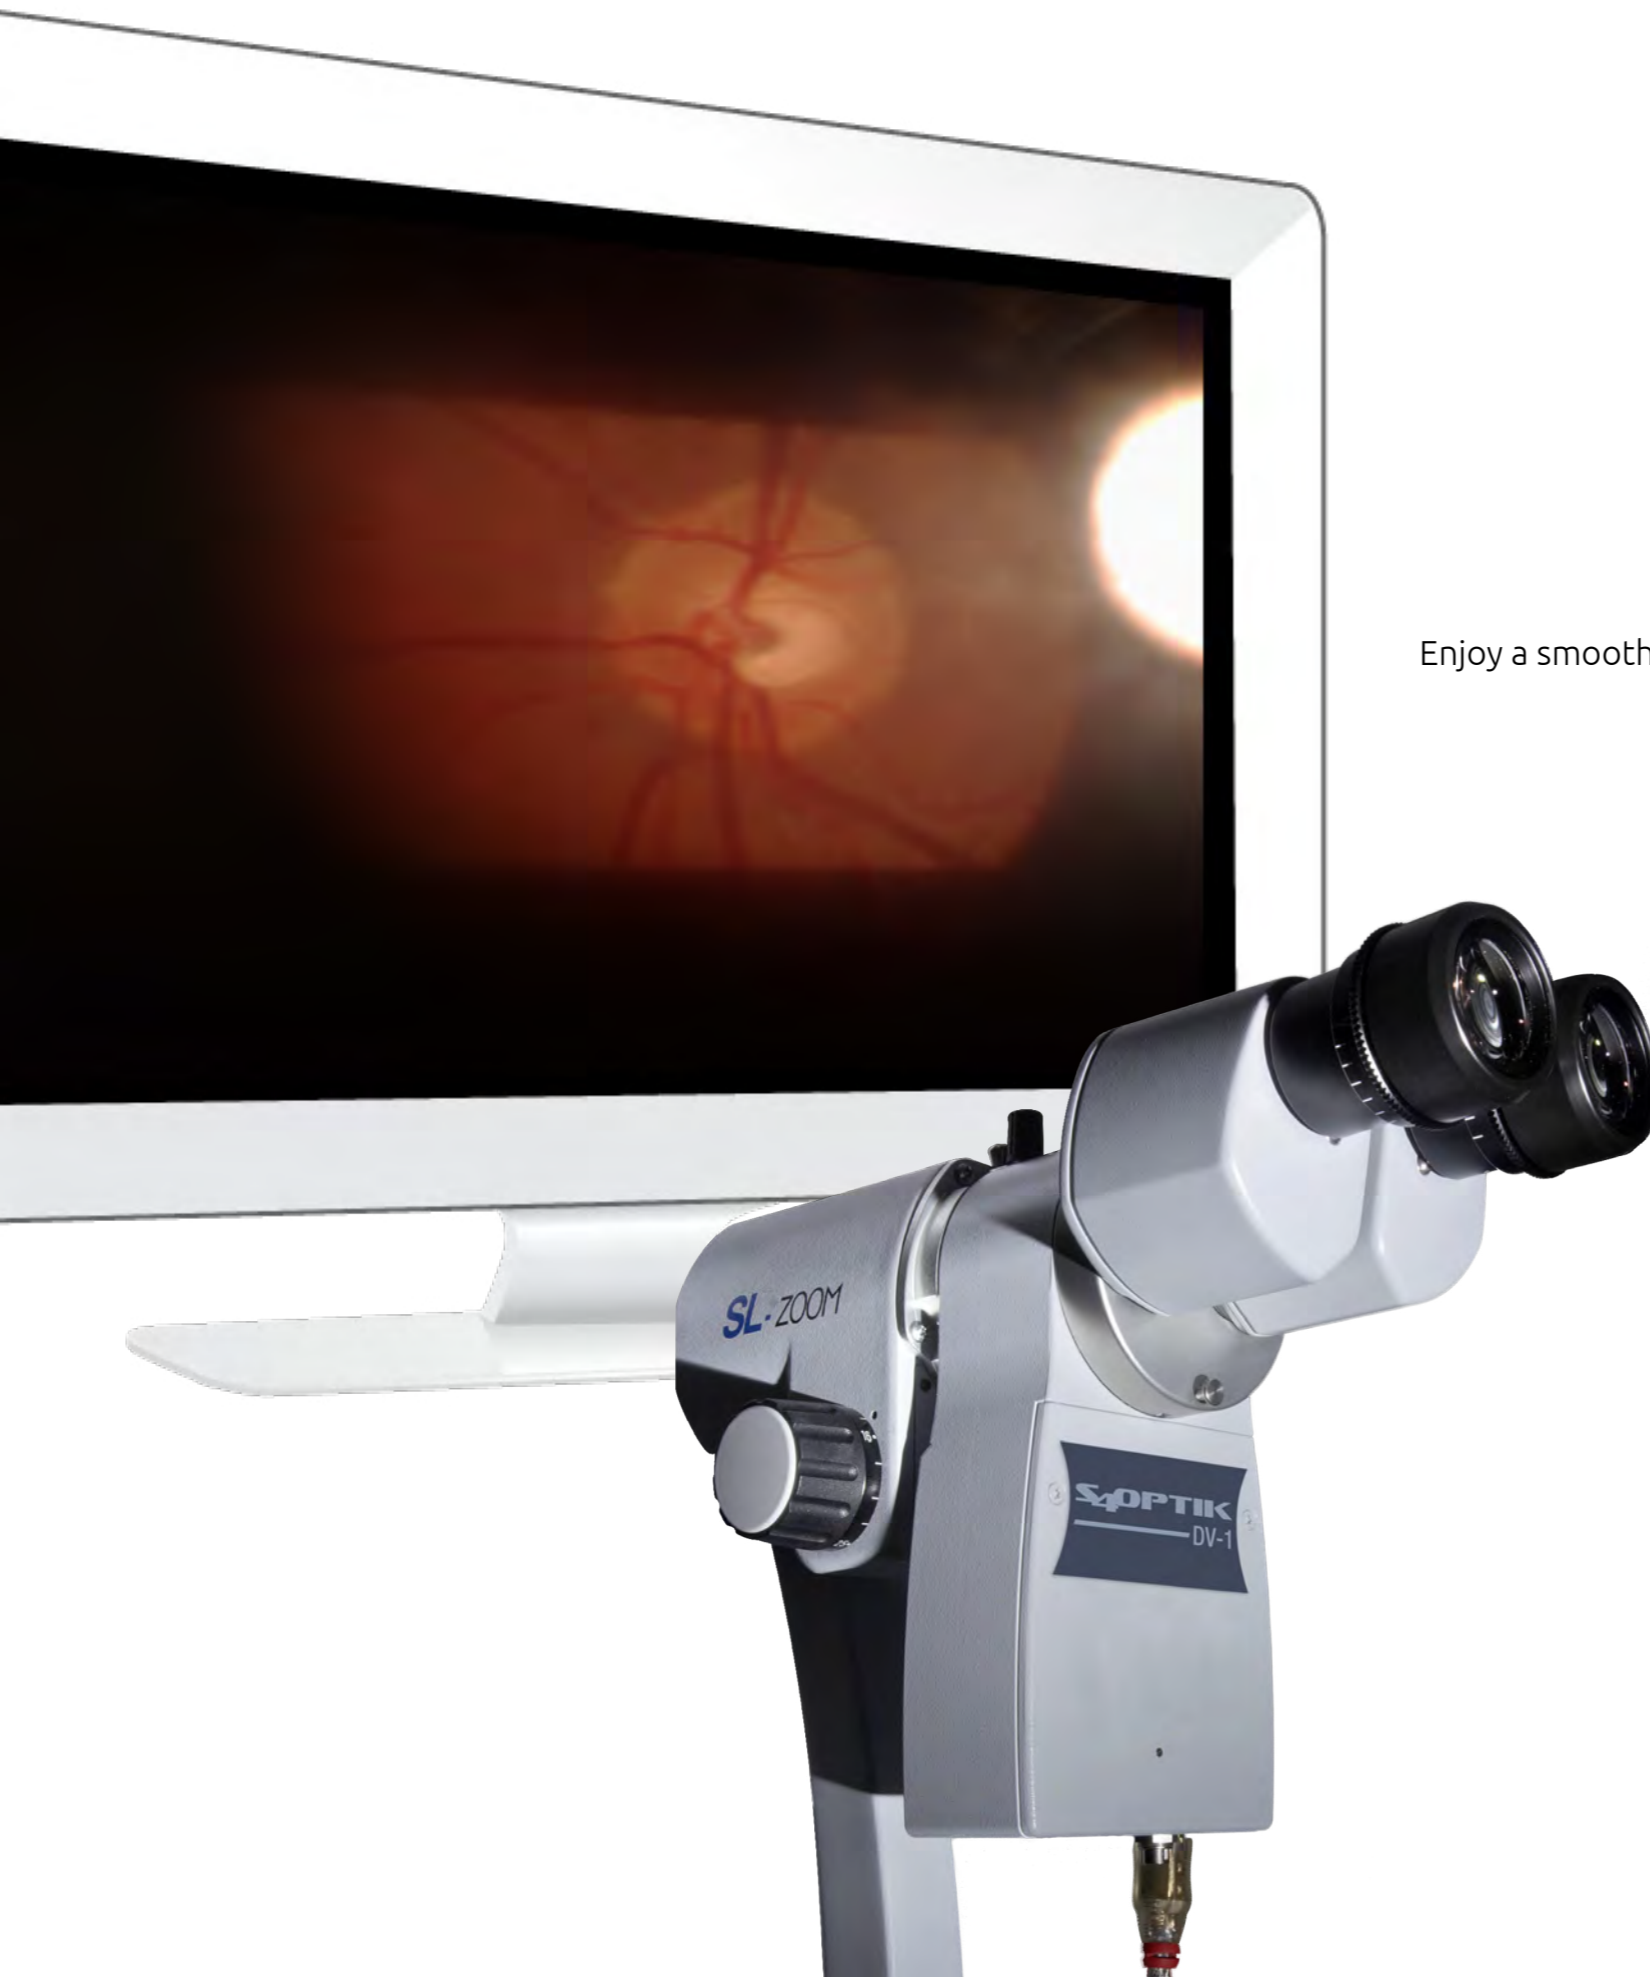

S4OPTIK

DIGITAL VISION DV-1

SLIT LAMP DIGITAL IMAGING

Smooth viewing and capture

DIGITAL IMAGING

Powerful image capture and analysis

Convenient beam splitter and 2MP HD camera in one

Enjoy a smooth viewing and capture experience with extremely fast frame rate

Capture and review videos and still images

Access Phoenix imaging database and analysis tools

Connect via USB 3.0, compatible with current PCs

Excellent color rendition

S₄OPTIK
SLIT LAMP
CAMERA

Designed for S4OPTIK Digital Slit Lamps