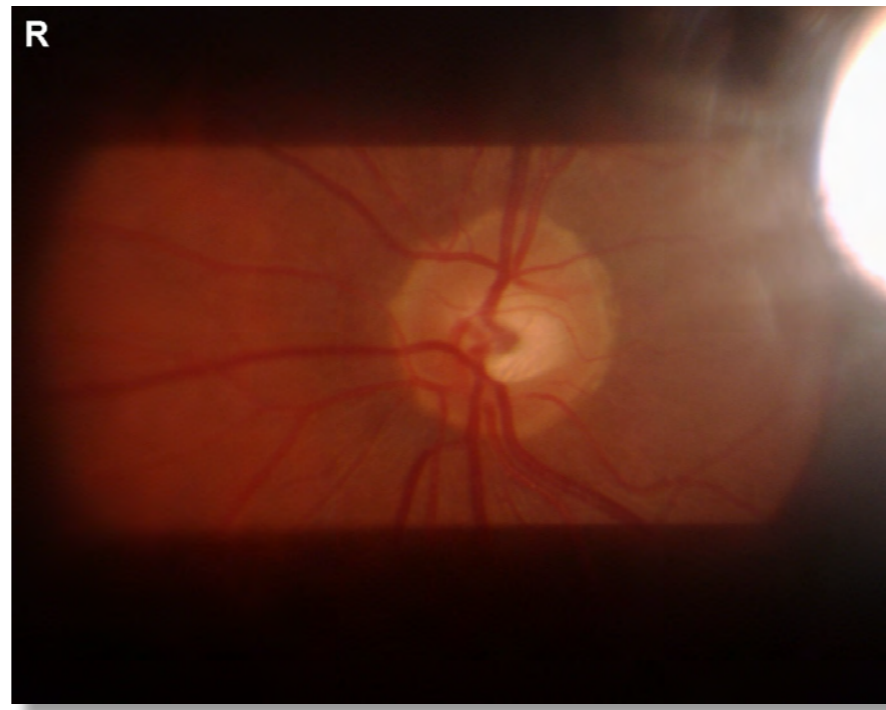

Designed for S4OPTIK Digital Slit Lamps

S4OPTIK
SLIT LAMP
CAMERA

S4OPTIK

MERCOFRAMES OPTICAL CORP.

📍 5555 NW 74 AVE. Miami, FL 33166   📘 /mercoframes
✉ sales@mercoframes.net   🌐 www.mercoframes.com
☎ 305-882-0120 Whatsapp   🛒 www.mercoframesusa.com