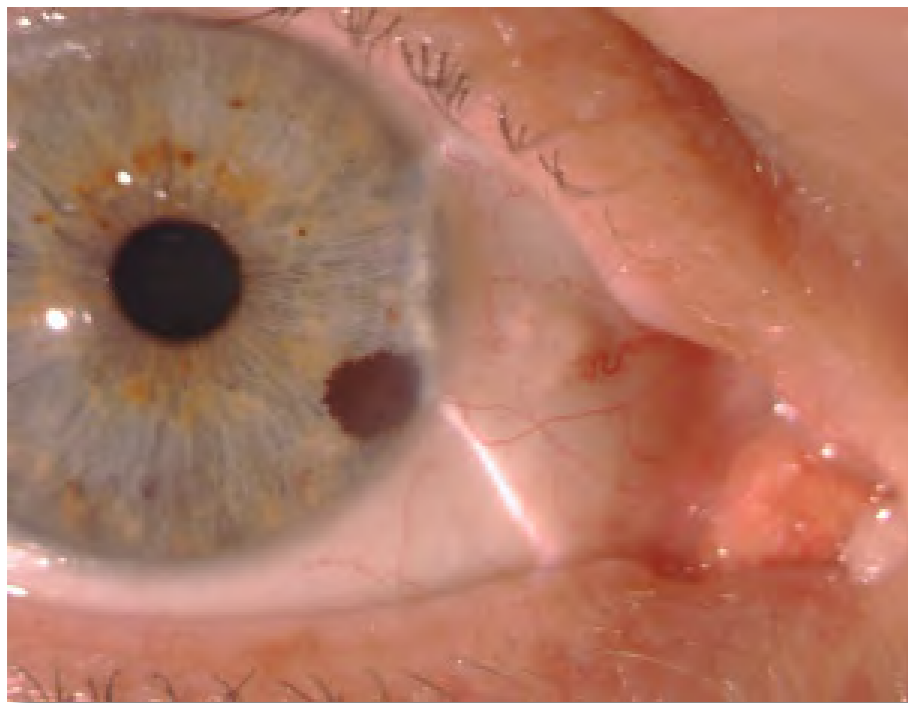

S4OPTIK

DIGITAL VISION DV-1

SLIT LAMP DIGITAL IMAGING

Smooth viewing and capture

DIGITAL IMAGING

Powerful image capture and analysis

Convenient beam splitter and 2MP HD camera in one

Enjoy a smooth viewing and capture experience with extremely fast frame rate

Capture and review videos and still images

Access Phoenix imaging database and analysis tools

Connect via USB 3.0, compatible with current PCs

Excellent color rendition

S₄OPTIK
SLIT LAMP
CAMERA

Designed for S4OPTIK Digital Slit Lamps