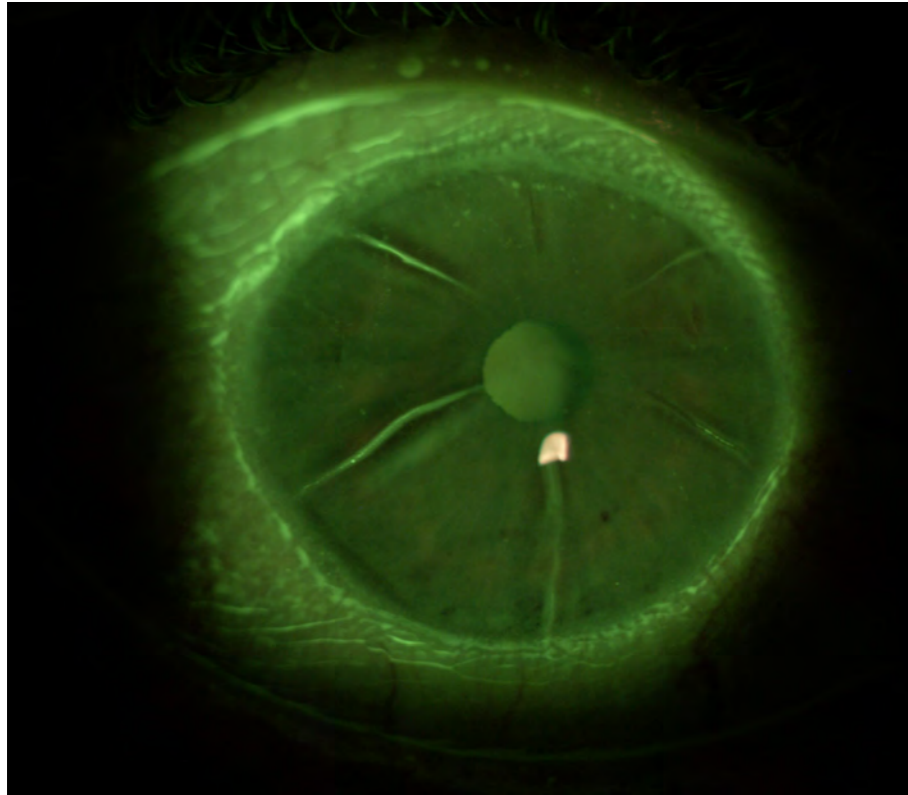

S4OPTIK

DIGITAL VISION DV-1

SLIT LAMP DIGITAL IMAGING

Smooth viewing and capture

DIGITAL IMAGING

Powerful image capture and analysis

Convenient beam splitter and 2MP HD camera in one

Enjoy a smooth viewing and capture experience with extremely fast frame rate

Capture and review videos and still images

Access Phoenix imaging database and analysis tools

Connect via USB 3.0, compatible with current PCs

Excellent color rendition

S₄OPTIK
SLIT LAMP
CAMERA

Designed for S4OPTIK Digital Slit Lamps