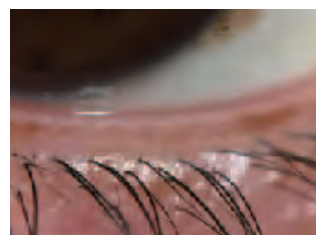

Image Gallery