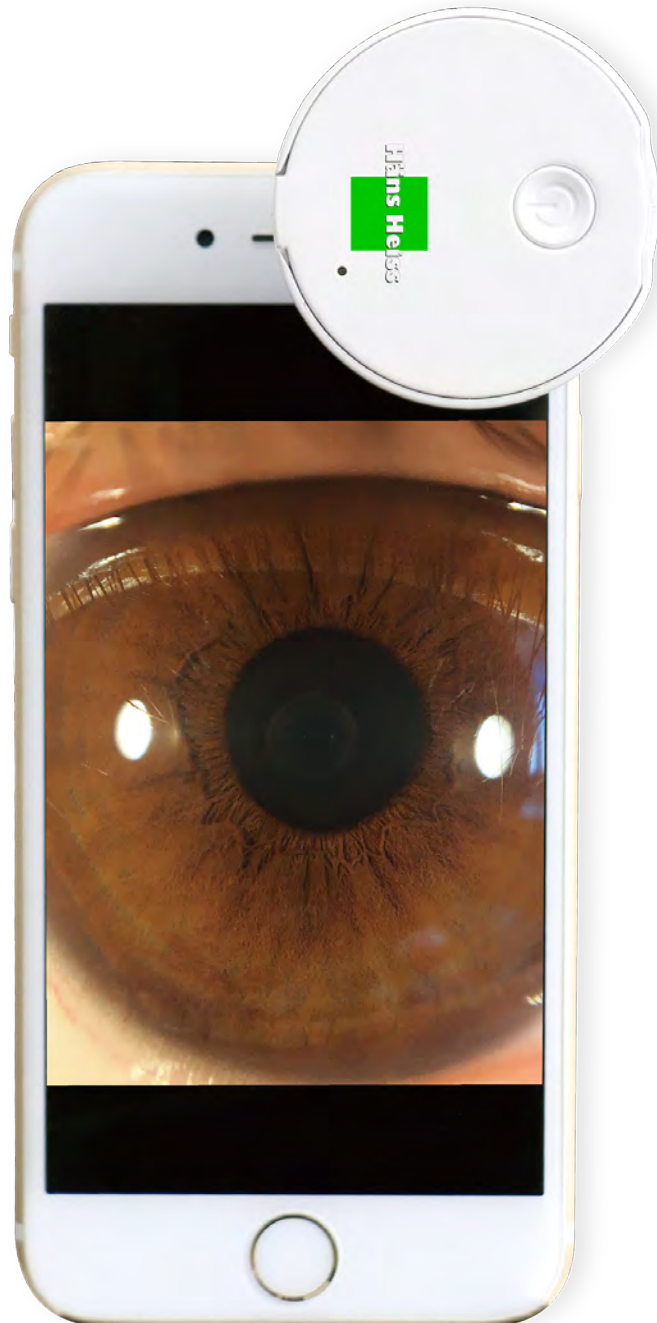

Smartphone Eye Imaging Adapter

HSA001