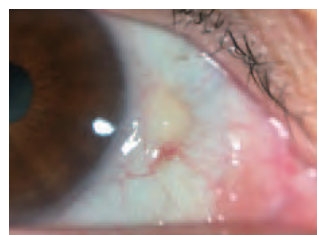

Image Gallery