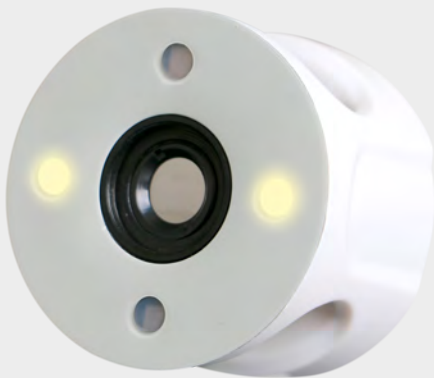

Clinical Application

General
eye check

Immobile
patient check

Children
patient check

Emergency
check

Elderly
patient Check

Pet eyecare
check

White and Blue Illumination

HSA-001 provides both white and blue illumination respectively. The white LED projects warm white light which is similar to slit lamp's halogen illumination. There are two levels of white illumination available to meet different brightness demand during examination. The blue illumination can be used to capture fluorescein images to assist diagnosis with corneal staining and contact lens fitting, etc.