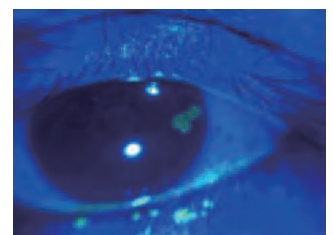

HSA-001 provides both white and blue illumination respectively. The white LED projects warm white light which is similar to slit lamp's halogen illumination. There are two levels of white illumination available to meet different brightness demand during examination. The blue illumination can be used to capture fluorescein images to assist diagnosis with corneal staining and contact lens fitting, etc.

Flexible Air Cushion Design

The innovative air cushion design enables HSA-001 to be attached on most smartphones available in the market.

Image Gallery

TECHNICAL SPECIFICATIONS

Magnification	10x	Power	Rechargeable li-ion battery
Illumination	White (2 level of brightness), Cobalt blue	Recharging	Micro USB cable
		Dimension	44 x 44 x 35 (mm) (W/D/H)
Working time	6 hours	Net weight	30g