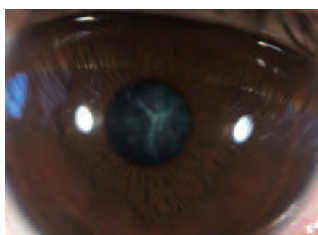

HSA-001 provides both white and blue illumination respectively. The white LED projects warm white light which is similar to slit lamp's halogen illumination. There are two levels of white illumination available to meet different brightness demand during examination. The blue illumination can be used to capture fluorescein images to assist diagnosis with corneal staining and contact lens fitting, etc.

Flexible Air Cushion Design

The innovative air cushion design enables HSA-001 to be attached on most smartphones available in the market.

Image Gallery

TECHNICAL SPECIFICATIONS

Magnification	10x	Power	Rechargeable li-ion battery
Illumination	White (2 level of brightness), Cobalt blue	Recharging	Micro USB cable
		Dimension	44 x 44 x 35 (mm) (W/D/H)
Working time	6 hours	Net weight	30g