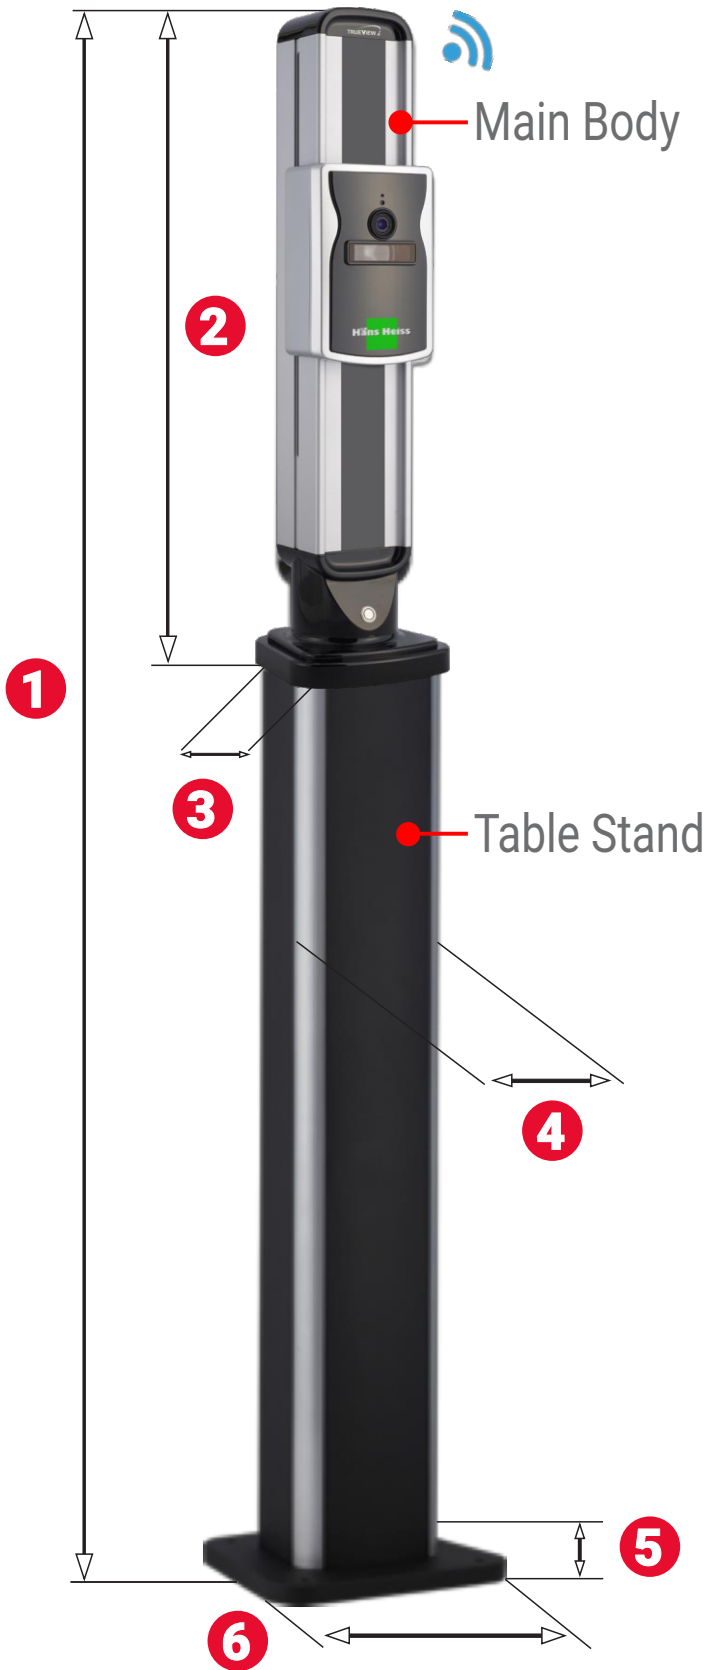

HHCS-003 Centering System Column Type

Frame Centering Device for
Progressive Lens

Hans Heiss

PRODUCT DESCRIPTION

FEATURES

- 1- 2000 mm
- 2- 850 mm
- 3- 195 mm
- 4- 200 mm
- 5- 450 mm
- 6- 490 mm

MERCOFRAMES
OPTICAL CORP