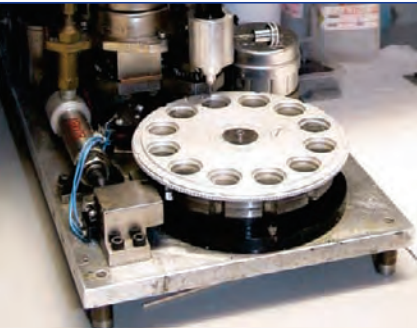

Every Phoroptor[®] has that unmistakable feel of quality. The smooth rotation of the dials. The virtual absence of play in the mechanisms. The precise, solid click of the control knobs. Constant reminders that you're using the world's finest refracting instrument. It's a fit and feel no one can duplicate, any more than they can duplicate the Phoroptor[®]'s optical quality, accuracy and reliability.

The Illuminated Phoroptor® features lighted dials to make it easier and more efficient to perform refractions in the darkened setting of the exam room.

Put away your pen light and leave the lights off throughout the entire process. The Illuminated Phoroptor® features lighted sphere, cylinder power and cylinder axis scales that are easier than ever to see. The Illuminated Phoroptor® utilizes cool-running, energy efficient LEDs that light only what you need to see without affecting the darkened refracting environment. The patented LED design results in maintenance-free illumination without the need to ever change a bulb.

Illuminated Phoroptor®

Lenses secured by highly precise automated adhesive dispensers

Precision machined, industrial strength aluminum lens dials

Heavy duty, precision bearing races

Precision machined, heavy duty solid brass gears

The Illuminated Phoroptor® offers the same quality... and more.

- Lighted sphere, cylinder power and cylinder axis scales are easier than ever to see
- Utilizes cool-running, energy efficient LEDs
- Light only what you need to see without affecting the darkened refracting environment
- Patented LED design results in maintenance-free illumination without the need to ever change a bulb