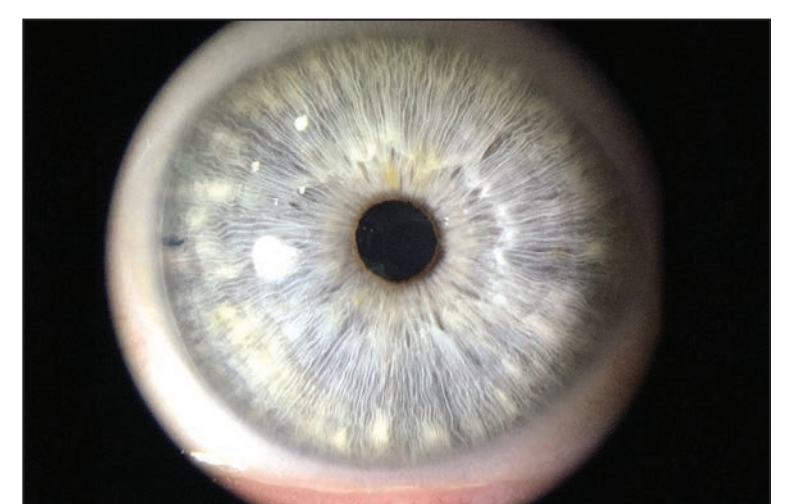

intuitive | optimized | networked

ion
IMAGINGSM

EMPOWERMENT Delivering your diagnosis – as you make it

- An all-in-one Slit Lamp imaging system combining unique intra-optics Beam-splitter/Adapter & dedicated Slit Lamp Imaging App
- Build around the world's most popular iOS and Apple's exclusive digital camera technology
- A highly intuitive and unobtrusive design, enabling the operator to diagnose, image, integrate & educate....in seconds
- All controls at your fingertips with the 'on-board' display utilizing our HIPPA compliant App to export images to the Cloud or LAN for EMR integration
- Respecting the fundamental slit lamp examination with enhanced workflow and decreased disruptions