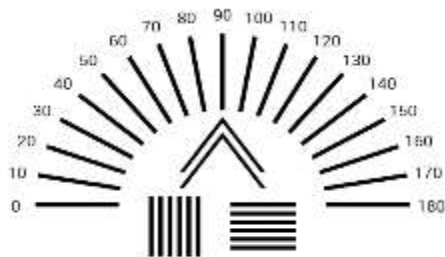

Newly adopted Fan & Block Astigmatism test chart