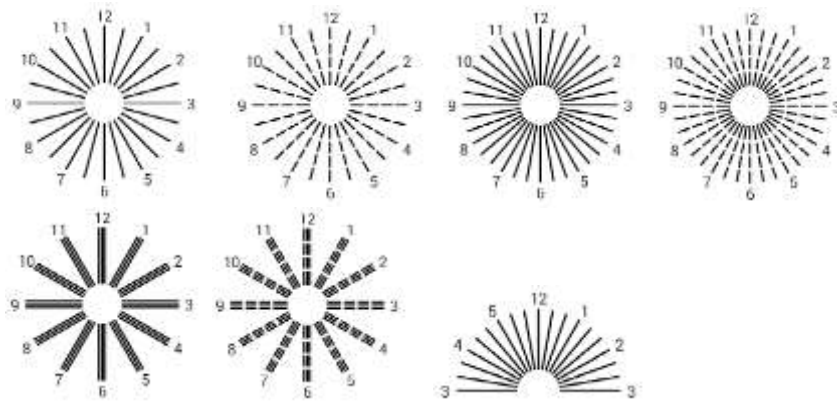

Diversified Astigmatism test chart (7types)