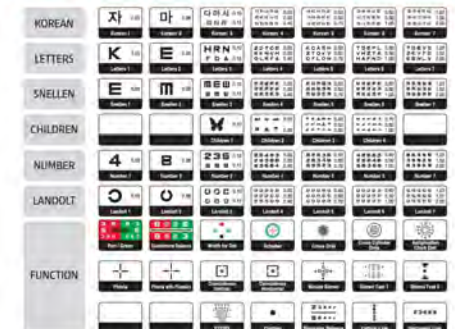

System control by remote controller

Choose proper charts / User configuration/power control

Red/green filter level configuration

Correct filter levels with MENU function
May check corrected levels on monitor

General charts (Snellen, Landolt, Numbers, Characters, Children)

Back 0.05 ~ 2.00 charts by test distance up (Children 0.1~1.0)
Horizontal, Vertical, Single character mask and Center indication
Red / Green filters / Random charts.

Color-blindness test

Preset seven type's charts / Random selection function.

Chart type

ULC-800S SPECIFICATIONS

LCD Type	24 Inch TFT LCD Backlight System	Accessories	Wall Mount Bracket, Remote controller
Resolution	1920 (H) X 1080 (V) pixels	Options	Poll Floor stand, Red / Green glasses / Polar glasses
Chart Window Size	293.2 (H) X 521.3 (V) mm	Sort of charts	Korean, Letters, Snellen, Children, Numbers, Landolt Ring, Color Blindness Special Charts, Image & Etc.
Brightness	Max 230 cd/m ²	Masking	Single Letter, Horizontal Line, Vertical Line, Standard, Center
Adjustment Distance	1.5 ~ 6.5M (In steps of 0.25M)	Filter	Red / Green Filter
Memory Type	IED Type Flash Disk Module 4G	Visual Functions	Red / Green, Polar separation, Polar stereoscopic, Color blindness
Data Interface	USB, RS-232	Functions	Mirror style, Contrast, Black / White contrast
Power Supply	DC 12V		
Power Consumption	Less than 25W		
Dimension / Weight	571(W) X 347(H) X 48(D) mm, 4Kg		
RC size / Weight	89.5(W) X 235.5(H) X 28(D) mm, 200g		