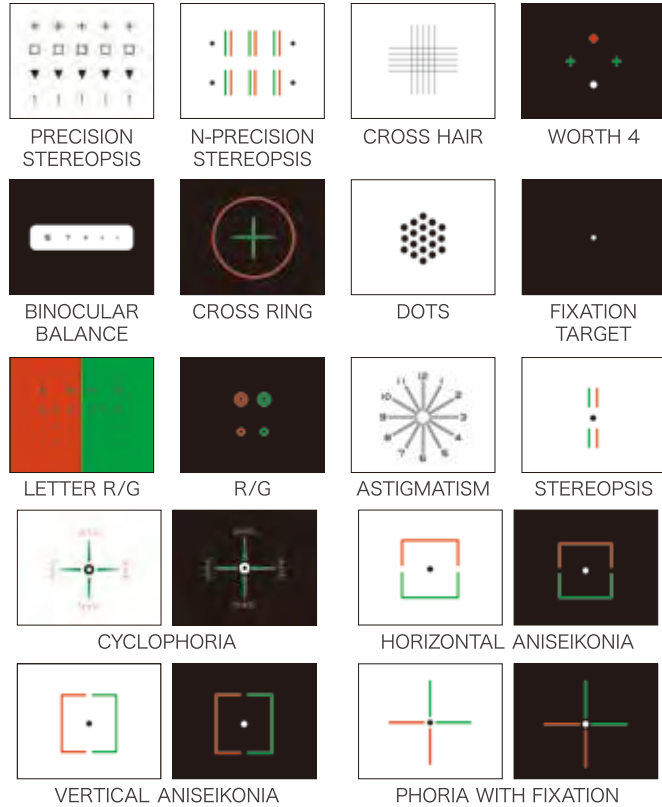

SHIN-NIPPON
by **Rexxam**

Intelligent Chart
that matches
to your room and needs

Smart & Intelligent
LCD CHART
LCD-700

LCD CHART LCD-700

ELEGANT DESIGN

Thin, clear design that fits and matches to any room or atmosphere.

IMAGE and MOVIE VIEWING

Random slide show or movie can be played by using external USB insert.

VARIETY OF CHARTS INCLUDING SPECIALIZED CHARTS

Chart is available in Letter, Number, Alphabets, Children, Landolt and Snellen. In addition, total of 16 specialized charts are available to suit your operation.

SPECIFICATION

Model name	LCD-700
Monitor size	19 inch
Resolution	1,280 x 1,024
Measurement Distance	Standard 5m (2.5m-6m, Adjustable by every 50cm)
control	Remote control, LCD
Range	Decimal: 0.03 to 2.0 / 20f: 600 to 10 / 6m: 200 to 4
Contrast	100%, 25%, 12.5%, 6%
Masks	Horizontal, Vertical, Mask
Chart Type	Letter, Number, Alphabets, Children, Landolt, Snellen, Specialized Chart
File Format	IMAGE: JPEG, GIF, TIFF VIDEO: MPEG-1/2, WMV
Auto off mode	OFF, 5, 10, 15mins
Power	100-240V, 50/60Hz
Size (main unit)	(W)458mm (D)426mm (H)78mm / Approx.8kg
Size (Remote Controller)	(W)66mm (D)205mm (H)22.5mm / Approx.140g