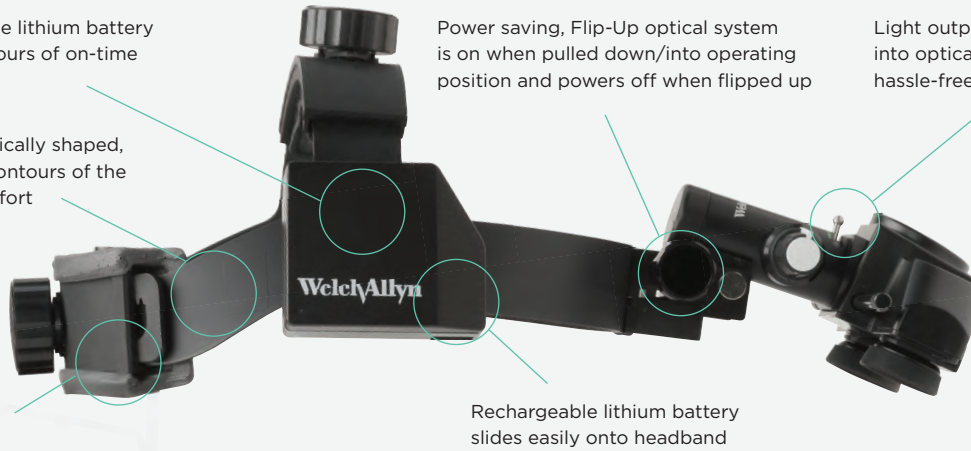

Welch Allyn Insight™ Binocular Indirect Ophthalmoscope

Enhance fundoscopic exams at an affordable price.

- Insight is the lightest, wireless BIO on the market, weighing in at just over one pound
- Ergonomic Flip-Up™ optical system mount and on/off design eliminates the need for an overband and helps ease adjustment during an exam
- ColorSoft LED™ bright, white LED technology is optimized within the color spectrum and softer for enhanced patient comfort
- Rechargeable lithium battery pack power supply means no cords to impede your movement during an exam
- Unique light output control lever adjusts light intensity; an efficient alternative to the traditional solid state rheostat control
- Carries an exclusive 10-year industry-leading instrument warranty

A full-featured device for enhanced workflow and efficiency, with the comfort and control you need.

Lightweight, rechargeable lithium battery pack provide up to 3.5 hours of on-time when fully charged

Headbands are ergonomically shaped, designed to match the contours of the head for maximized comfort

Padded, leather headbands are easy to adjust for improved stability

Power saving, Flip-Up optical system is on when pulled down/into operating position and powers off when flipped up

Light output control lever is integrated into optical system for convenient, hassle-free light adjustment

Product Specifications:

Weight (device with rechargeable battery pack)	499 grams (1.1 lbs)
Rechargeable Battery Pack Life	3.5 hours when fully charged
LED Lamp Life	20,000 hours
Color Temperature	3100 °K
Filters	Neutral, Diffuser, Red-free, Cobalt Blue, Amber
Spot Sizes	Small, Intermediate, Large
Small Pupil Capability	Yes
IPD Range	48 to 74 m
Warranty	10-year instrument