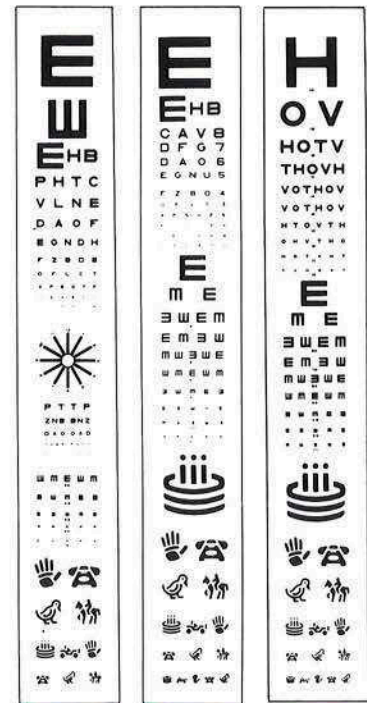

Single slides incorporating letters, illiterate E's and child's figures.

Accepts all standard, popular American slides.

Slide operable from either side for selection of test.

Selector slide with duochrome test; full and vertical aperture.

Horizontal line selector for projection of single line.

Easy bulb replacement.

The **MARCO EVERLIGHT CHART PROJECTOR** uses a halogen bulb for longer life—up to 2,000 hours under typical use. The Everlight provides exceptionally even illumination over the entire chart field. The variable focus barrel is designed to provide accurate testing of visual acuity at any distance from ten to twenty feet. The Everlight may be used with either a wall, table, or unit mount. It will also accept all major slides, including Marco's Adult, Child and HOTV Recognition Slides.

TECHNICAL DATA

Electrical	Supply 115V AC 60Hz Consumption 50W
Bulb Rating	6V AC 20W
Cooling System	Convection, guided flow
Color	White Gray
Dimensions	Height—11½ inches Width—4½ inches Depth—12 inches (tubes retracted), 18½ inches (tubes extended)
Projection Lens Systems	7 lenses in 3 elements
Testing Distance Range	10–20 feet
Optional Accessories	Mounting brackets (with yoke) for projection head: Wall, Desk, Unit; Deluxe Slide M-1, M-2 and HOTV Recognition slide