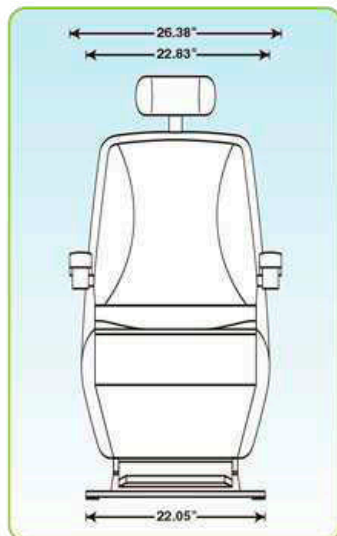

PO55000 BR-EZ