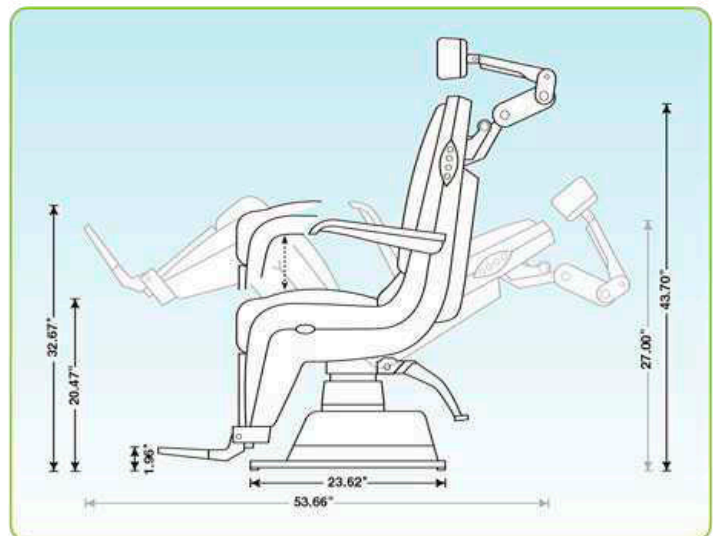

PO55000 BR-EZ