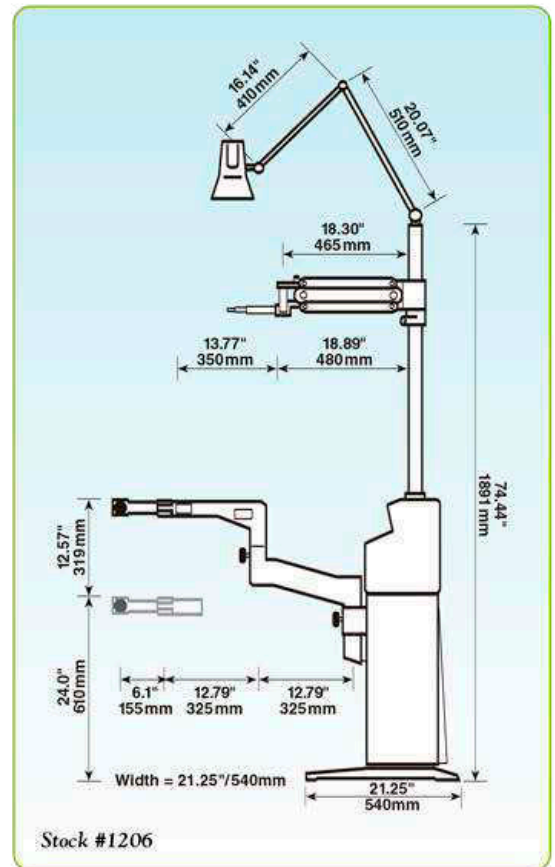

A full-featured flat overlay switch panel controls the slit lamp, chart projector, accessory instrument, overhead room lights, lamp brightness, chair elevation, and voltage for a corded instrument.

Three rechargeable wells and three 115V electrical receptacles.

Deluxe 2 Lower Slit Lamp Arm

Deluxe 2 Stand full-featured instrument control panel, Stock #1206

Non-console Deluxe 2 Stand instrument control panel, Stock #1213

Ask your Marco Distributor about The Marco Package Plus Program.

PLAY IT SAFE.

Protect your warranty. Buy your Marco product only from an authorized Marco distributor. Call Marco for the name of the distributor nearest you.

MEASUREMENTS

P056000 BR-DLX2STD

www.mercoframes.com